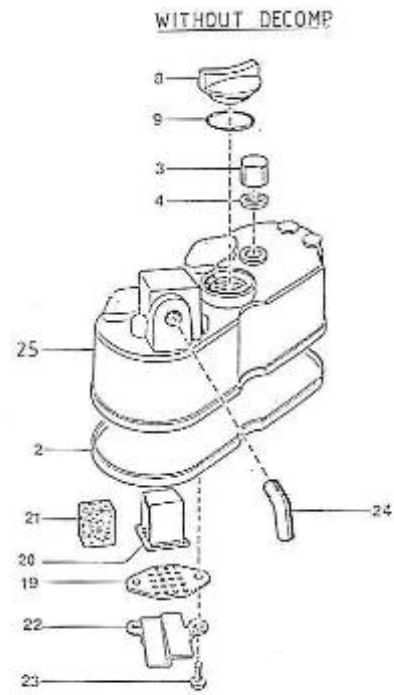

2.60HE STANDARD ENGINE / CYLINDER HEAD COVER

Part number	Item	Désignation article	Quantity
970490502	2	GASKET,COVER CYL:HEAD 2. 60	1
970490503	3	NUT,CAP	2
970490505	4	GASKET,RING	2
970490506	5	COVER,DECOMPRESSION 2.60-3.90	2
970490507	6	GASKET,COVER	2
970490508	7	BOLT,M 6X 14	4
970490510	8	CAP,FILLING OIL	1
970490511	9	O-RING	1
970490512	10	ASSY,SHAFT DECOMPRESION	1
970490513	11	BOLT,DECOMPRESSION	2
970490514	12	NUT,M 5	2
970490515	13	O-RING	1
970490517	14	SUPPORT,DECOMMPRES WIRE	1
970490508	15	BOLT,M 6X 14	2
970490519	16	SPRING,DECOMPRESS	1
970490520	17	BOLT	1
970119149	18	WASHER, SPRING D 6	1
970490303	19	PLATE,BREATHER ELEMENT	1
970490302	20	HOUSING,BREATHER ELEMENT	1
970490305	21	FILTER,BREATHER ELEMENT	1
970490306	22	SHIELD,OIL BREATHER	1
970490307	23	SCREW,M 5X 10	2
970301993	24	PIPE,BREATHER	1
970307235	25	COVER,CYLINDER HEAD	1