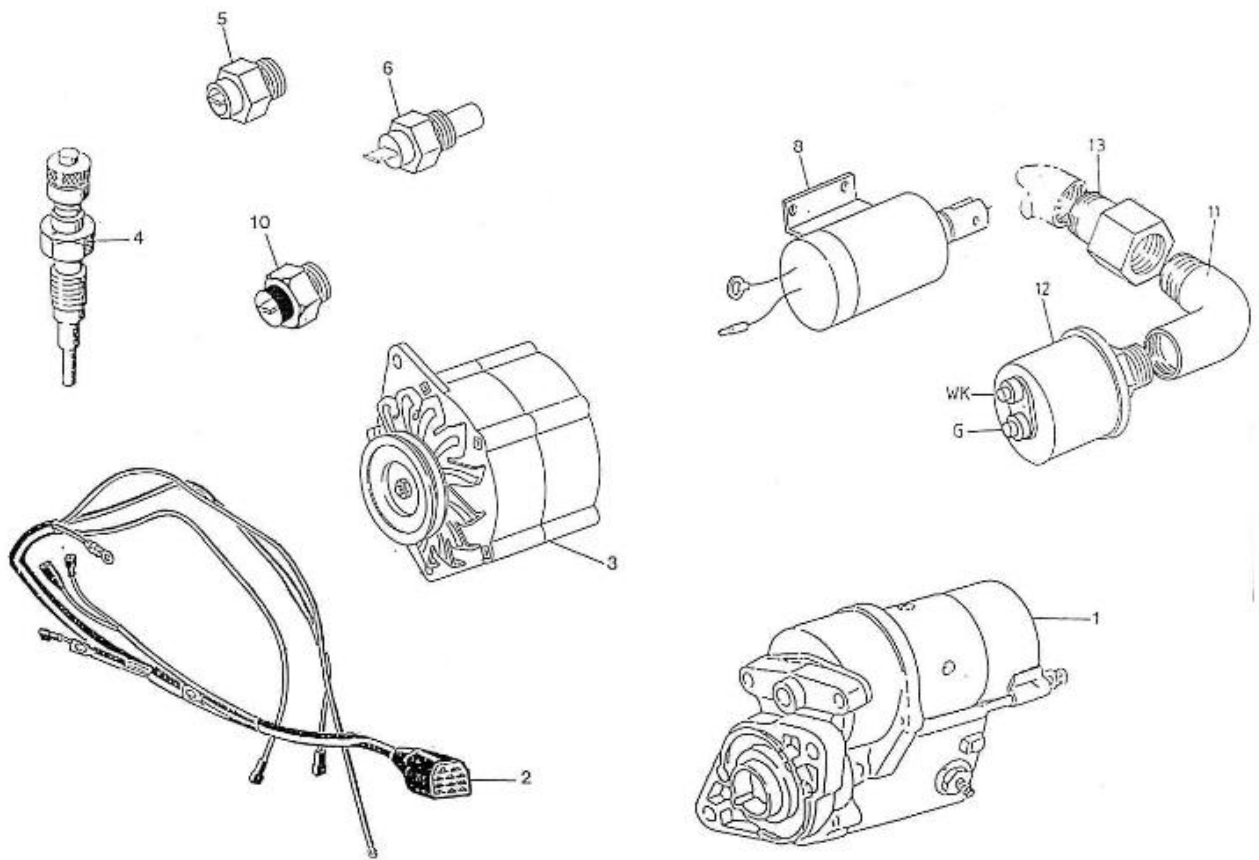

2.60HE STANDARD ENGINE / ELECTRICAL EQUIPMENTS

Part number	Item	Désignation article	Quantity
970497303	1	STARTER,MOTOR 12V 0,8KW 1P	1
970302661A	2	WIRING	1
970152116	4	GLOWPLUG,H-HE	1
970851725	5	TEMPERATURE SENDER	1
970851602	6	WATER TEMPERATURE SENDER	1
970301580	8	SOLENOID,12V 4.190	1
970851700	10	SWITCH,OIL	1
970493207	11	ELBOW,1/8X10X1,5MF	1
48201143	12	OIL PRESSURE SENDER	1
970493203	13	FITTING,PRESS SWITCH M10	1