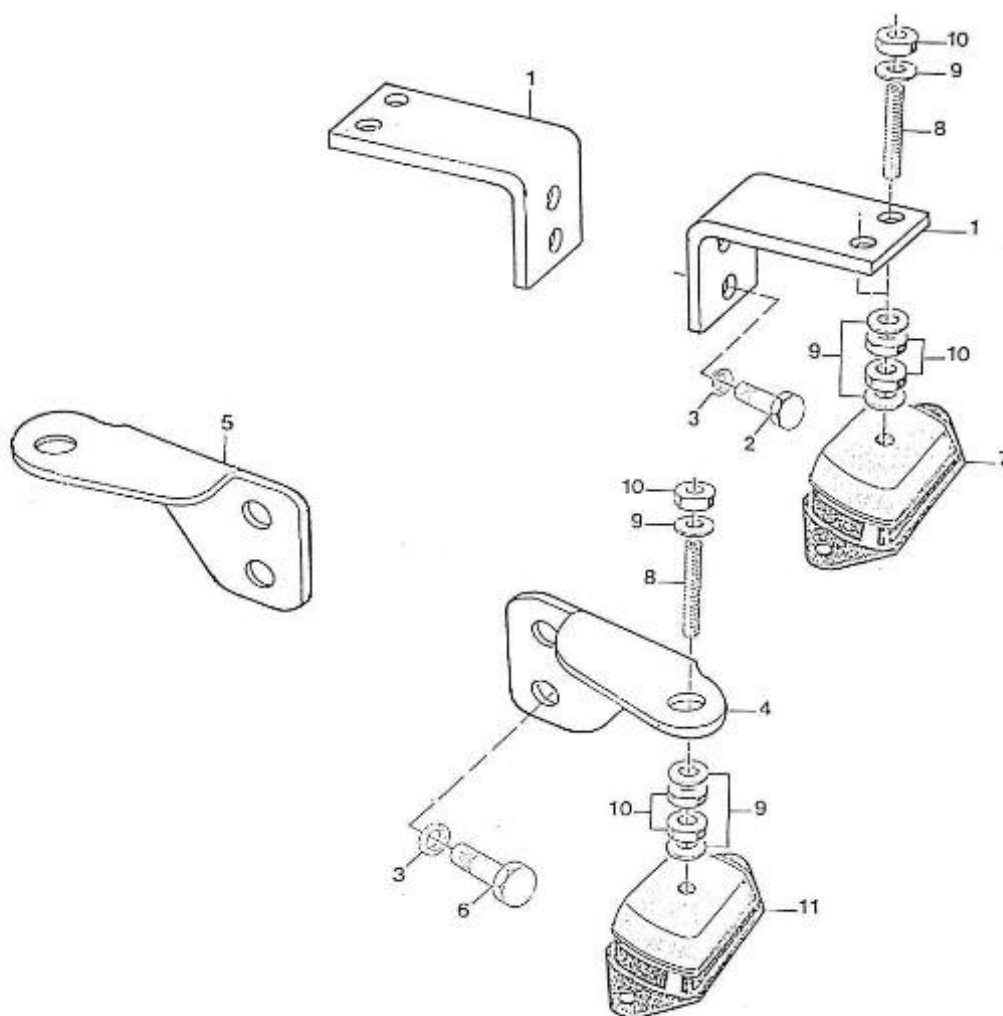

2.60HE STANDARD ENGINE / SUPPORT AND MOUNTING

Part number	Item	Désignation article	Quantity
970301281	1	SUPPORT,MOUNT 2.60 3.90 4.110	2
970300044	2	BOLT,HEX M10X1,25X 25	4
970119136	3	WASHER,SPRING D10	8
970499045	4	SUPPORT,MOUNT REAR L	1
970499044	5	SUPPORT,MOUNT REAR R	1
970649721	6	BOLT,HEX M10X 30	4
48190020	7	ELASTICAL MOUNT	4
970300051	8	STUD,M12X 80	4
970409153	9	WASHER,PLAIN D12	12
970607318	10	NUT, M12	12
48190020	11	ELASTICAL MOUNT	1