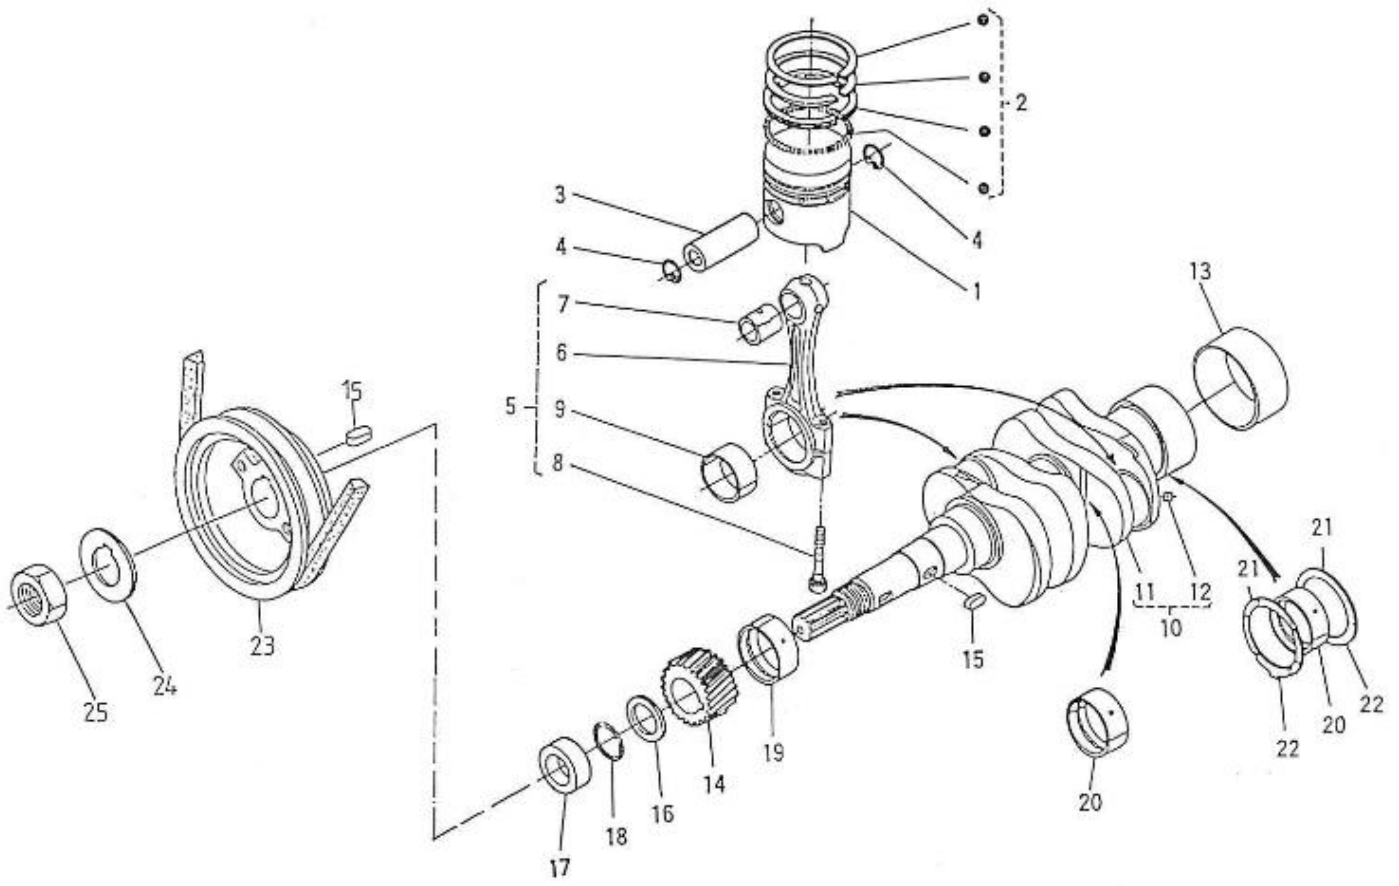

2.60HE STANDARD ENGINE / CRANKSHAFT-PISTONS

Part number	Item	Désignation article	Quantity
970151550	1	PISTON,STD.2.60-4.110	2
970151502	2	SET,PISTON RING STD.	2
970491503	3	PIN,PISTON	2
970491504	4	CIR-CLIP	4
970491505	5	ROD,CONNECTING CPL.2. 60-3.90-	2
970491512	7	BUSH,CONN.ROD	2
970491513	8	BOLT,CONN.ROD	4
970491514	9	METAL,CONN.ROD STD	2
970151515	10	CRANKSHAFT,CPL.2. 60	1
970490909	12	PLUG,PIN CRANKSHAFT	2
970151513	13	SLEEVE,CRANKSHAFT	1
970491520	14	GEAR,CRANKSHAFT	1
970491106	15	KEY,FEATHER	2
970491522	16	SLINGER,OIL	1
970151523	17	BUSH,CRANKSHAFT	1
970491524	18	O-RING,CRANKSHAFT	1
970491525	19	METAL,CRANKSHAFT 1 STD	1
970491526	20	METAL,CRANKSHAFT 2 STD	2
970491527	21	METAL,SIDE 1 STD	2
970491528	22	METAL,SIDE 2 STD	2
970301493	24	WASHER,CRANKSHAFT	1
970301492	25	NUT,CRANKSHAFT	1
970151561	26	PISTON,+0,50	2
970151503	27	SET,PISTON RING +0.50	2
970491545	28	METAL,CONN.ROD 0,20	2
970491555	29	METAL,CONN.ROD 0,40	2
970491546	30	METAL,CRANKSHAFT +0.20	1
970491556	31	METAL,CRANKSHAFT +0.40	1
970491547	32	METAL,CRANKSHAFT 2 0.20	2
970491557	33	METAL,CRANKSHAFT 2 0.40	2
970491548	34	METAL,SIDE 1 0.02	2
970491558	35	METAL,SIDE 1 0.04	2
970491549	36	METAL,SIDE 2 0.02	2
970491559	37	METAL,SIDE 2 0.04	2