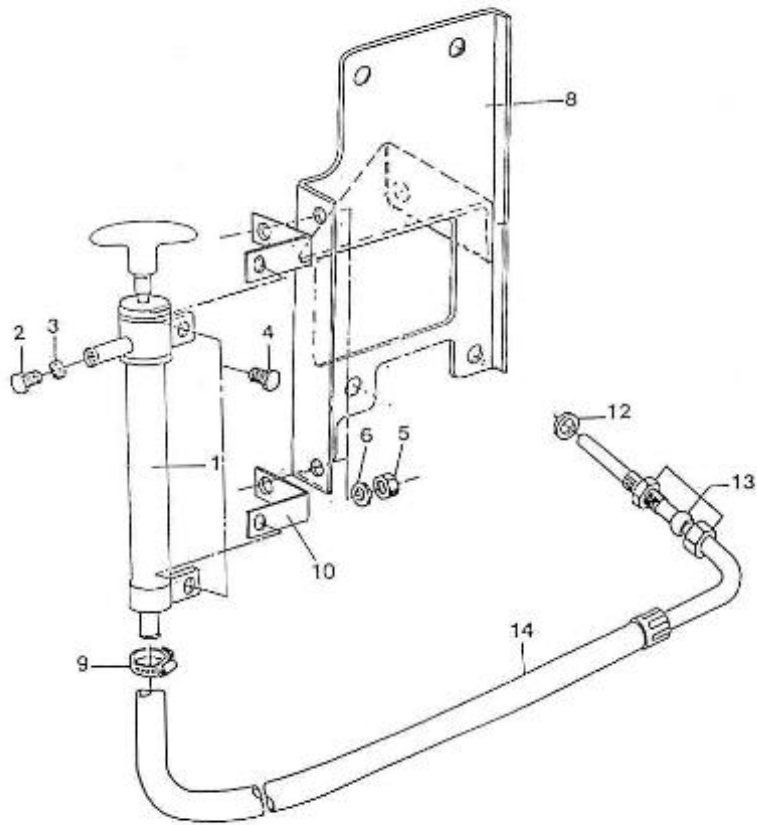

2.60HE STANDARD ENGINE / OIL DRAIN PUMP

Part number	Item	Désignation article	Quantity
970307094	1	SUPPORT	1
970439302	1	PUMP,OIL EXTRACTION	1
970119149	2	WASHER, SPRING D 6	2
970832061	2	BOLT	1
970300288	3	GASKET,M8	1
970497323	3	BOLT,HEX M 6X 80	1
970301416	4	PUMP,OIL EXTRACTION	1
970439910	4	BOLT,HEX M 6X 16	4
970635460	5	NUT,M 6	4
970300430	5	GASKET,RING D10	1
970302490	6	PIPE,OIL EXTRACTION CPL.2.60H/	1
970119149	6	WASHER, SPRING D 6	4
970432515	7	BOLT,BANJO M14X1,5	1
970302213	9	BOLT,HEX M 6X 70	1
970439306	9	CLAMP	1
970302642	10	SUPPORT,OIL EXTRACTION PUMP S5	2
970300260	10	BOLT,SOCK M 8X 20	1
970119138	11	WASHER,SPRING D 8	1
970300199	12	GASKET,RING D16	1
970300325	12	RING,SEAL D12	1
970574514	13	BOLT,HEX M10X 16	1
970307155	14	PIPE	1
970300306	14	GASKET,RING D14	2