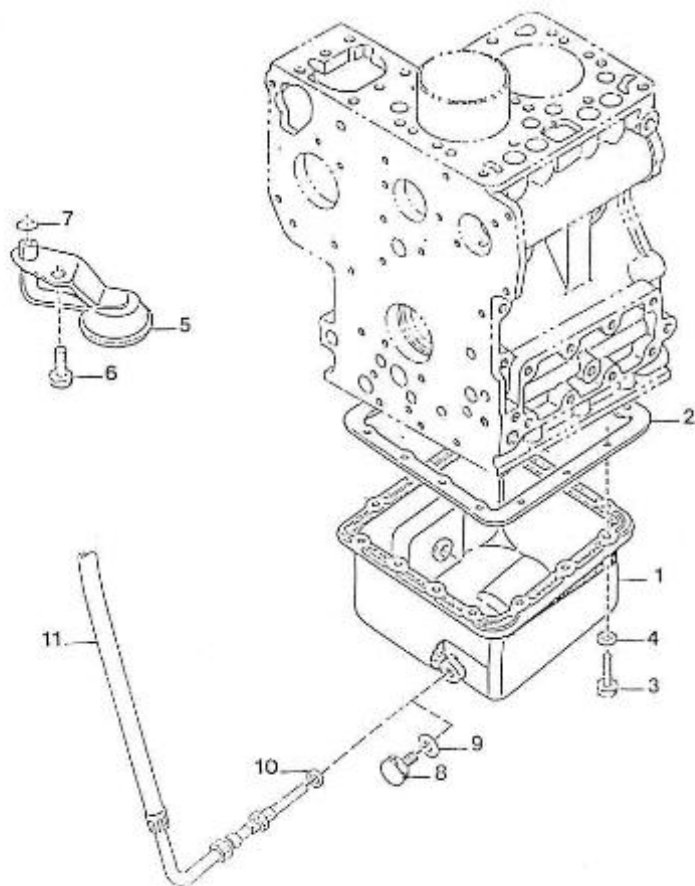

## 2.60HE STANDARD ENGINE / ENGINE BLOCK

Part number	Item	Désignation article	Quantity
970490103	3	CAP,FREEZE	3
970490908	5	PLUG	3
970490106	6	CAP,FREEZE	1
970490107	7	PLUG,SOCK	5
970490108	8	PLUG,SOCK	3
970490109	9	PLUG,SOCK	1
970490122	10	PIN,CYLINDRICAL	2
970490111	11	PIN,CYLINDRICAL	2
970490113	12	PIN,PIPE	2
970490112	13	PIN,PIPE	1
970150115	14	LINER,CYLINDER H-HE	2
970490116	15	O-RING	1
970490119	18	BOLT,M 6X 18	2
970493114	20	PUMP,OIL CPL.	1
970493115	21	GASKET,OIL PUMP	1
970493116	22	BOLT	4
970153117	24	GEAR,OIL PUMP DRIVE	1
970493118	25	KEY,FEATHER H-HE	1
970493119	26	NUT,M10	1
970493120	27	WASHER,CLAW D10	1
970150121	28	PAN,OIL 2. 60	1
970490110	29	GASKET,OIL PAN 2. 60	1
970490123	30	BOLT,M10X 9	14
970119149	31	WASHER, SPRING D 6	14
970493126	32	FILTER,OIL PAN 2. 60	1
970490919	33	BOLT,M 8X 16	1
970153129	34	O-RING,OIL FILTER 2.60 4.110	1
970490142	37	GASKET,OIL GAUGE	1
970490119	38	BOLT,M 6X 18	2
970150127	40	PLUG,DRAIN	1
970150128	41	WASHER,DRAIN PLUG	1
970493207	42	ELBOW,1/8X10X1,5MF	1
970493203	43	FITTING,PRESS SWITCH M10	1
970300430	44	GASKET,RING D10	1
970851700	45	SWITCH,OIL	1
970301918	46	TAP,DRAIN	1

## 2.60HE STANDARD ENGINE / OIL SUMP - OIL PUMP

Part number	Item	Désignation article	Quantity
970150121	1	PAN,OIL 2. 60	1
970490110	2	GASKET,OIL PAN 2. 60	1
970490123	3	BOLT,M10X 9	14
970119149	4	WASHER, SPRING D 6	14
970493126	5	FILTER,OIL PAN 2. 60	1
970490919	6	BOLT,M 8X 16	1
970153129	7	O-RING,OIL FILTER 2.60 4.110	1
970150127	8	PLUG,DRAIN	1
970150128	9	WASHER,DRAIN PLUG	1
970300199	10	GASKET,RING D16	1
970302490	11	PIPE,OIL EXTRACTION CPL.2.60H/	1
970307155	11	PIPE	1
970432515	12	BOLT,BANJO M14X1,5	1
970300306	13	GASKET,RING D14	2