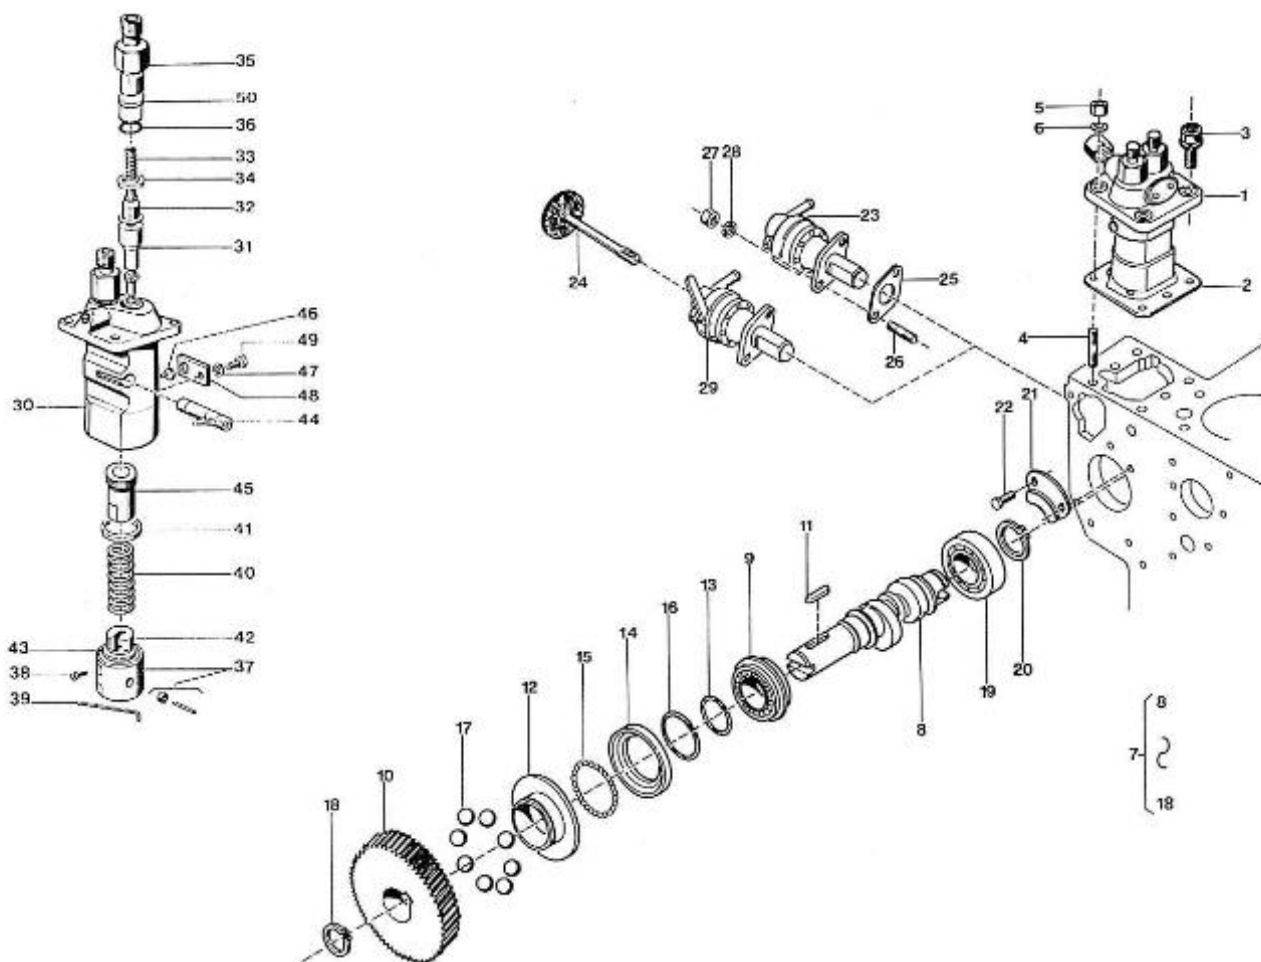

2.60HE STANDARD ENGINE / INJECTION AND FEED PUMP

Part number	Item	Désignation article	Quantity
970492120	1	PUMP,INJECTION 2. 60 CPL	1
970492121	2	SHIM,INJECTION PUMP 2. 60	1
970492138	3	BOLT,M 8X 22	2
970300103	4	STUD,M 8X 20	2
970490903	5	NUT,M 8	2
970490904	6	WASHER,SPRING D 8	2
970492122	7	CAMSHAFT,FUEL CPL.2. 60	1
970492123	8	CAMSHAFT,FUEL 2. 60	1
970492124	9	BEARING,BALL	1
970492125	10	GEAR,INJ.PUMP	1
970492126	11	KEY,FEATHER	1
970492127	12	SLEEVE,GOVERNOR INJ.PUMP	1
970492128	13	CIR-CLIP,GOVERNOR SLEEVE	1
970492129	14	CASE,GOVERNOR BALL	1
970492130	15	BEARING,BALL FUEL CAMSHAFT	30
970492131	16	CIR-CLIP,GOVERNOR BALL CASE	1
970492132	17	BEARING,BALL GOVERNOR	8
970491108	18	CIR-CLIP,EXTERNAL	1