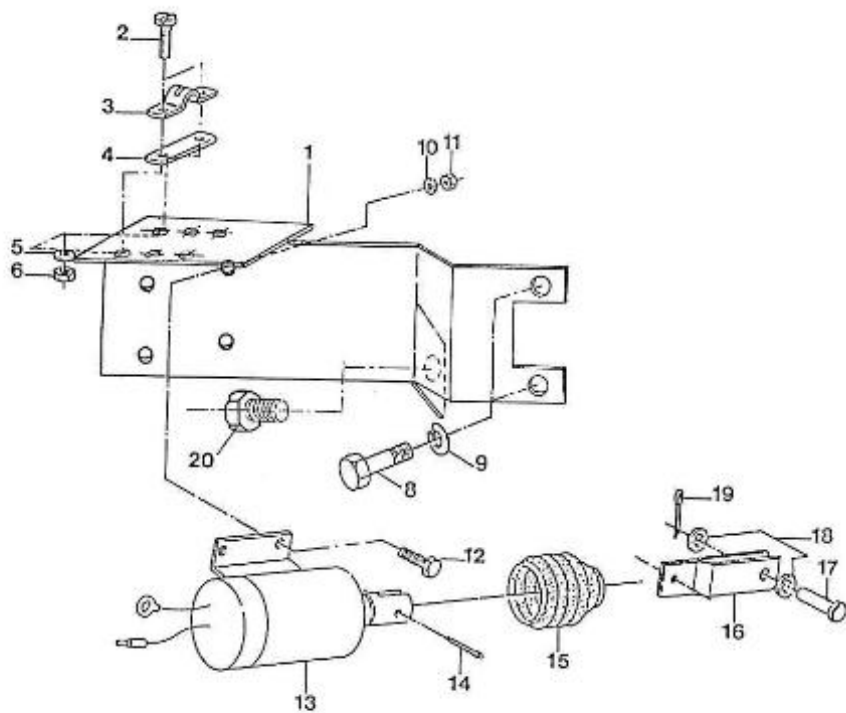

2.60HE STANDARD ENGINE / ELECTRICAL STOP

Part number	Item	Désignation article	Quantity
970300317	2	BOLT,HEX M 5X 16	2
QCC33010TF	3	THREADING COLLAR JACKET 33C	1
QCC33014TF	4	COUNTER PLATE 33/43C	1
970300318	5	WASHER,SPRING D 5	2
970609904	6	NUT,M 5	2
970835020	7	CLAMP	1
970300275	8	BOLT,HEX M 6X 25	2
970119149	9	WASHER, SPRING D 6	2
970301580	13	SOLENOID,12V 4.190	1
970302265	14	PIN,COTTER 3,2X20	1
970302157	15	BELLOWS,STOP SOLENOID	1
970301579	16	LEVER,STOP 4.190	1
970635253	17	PIN,ELEC STOP FORK	1
970635459	18	WASHER,PLAIN D 6	2
970635106	19	PIN,COTTER 2X20 SST	1
970119141	20	BOLT,HEX M8X 20	1