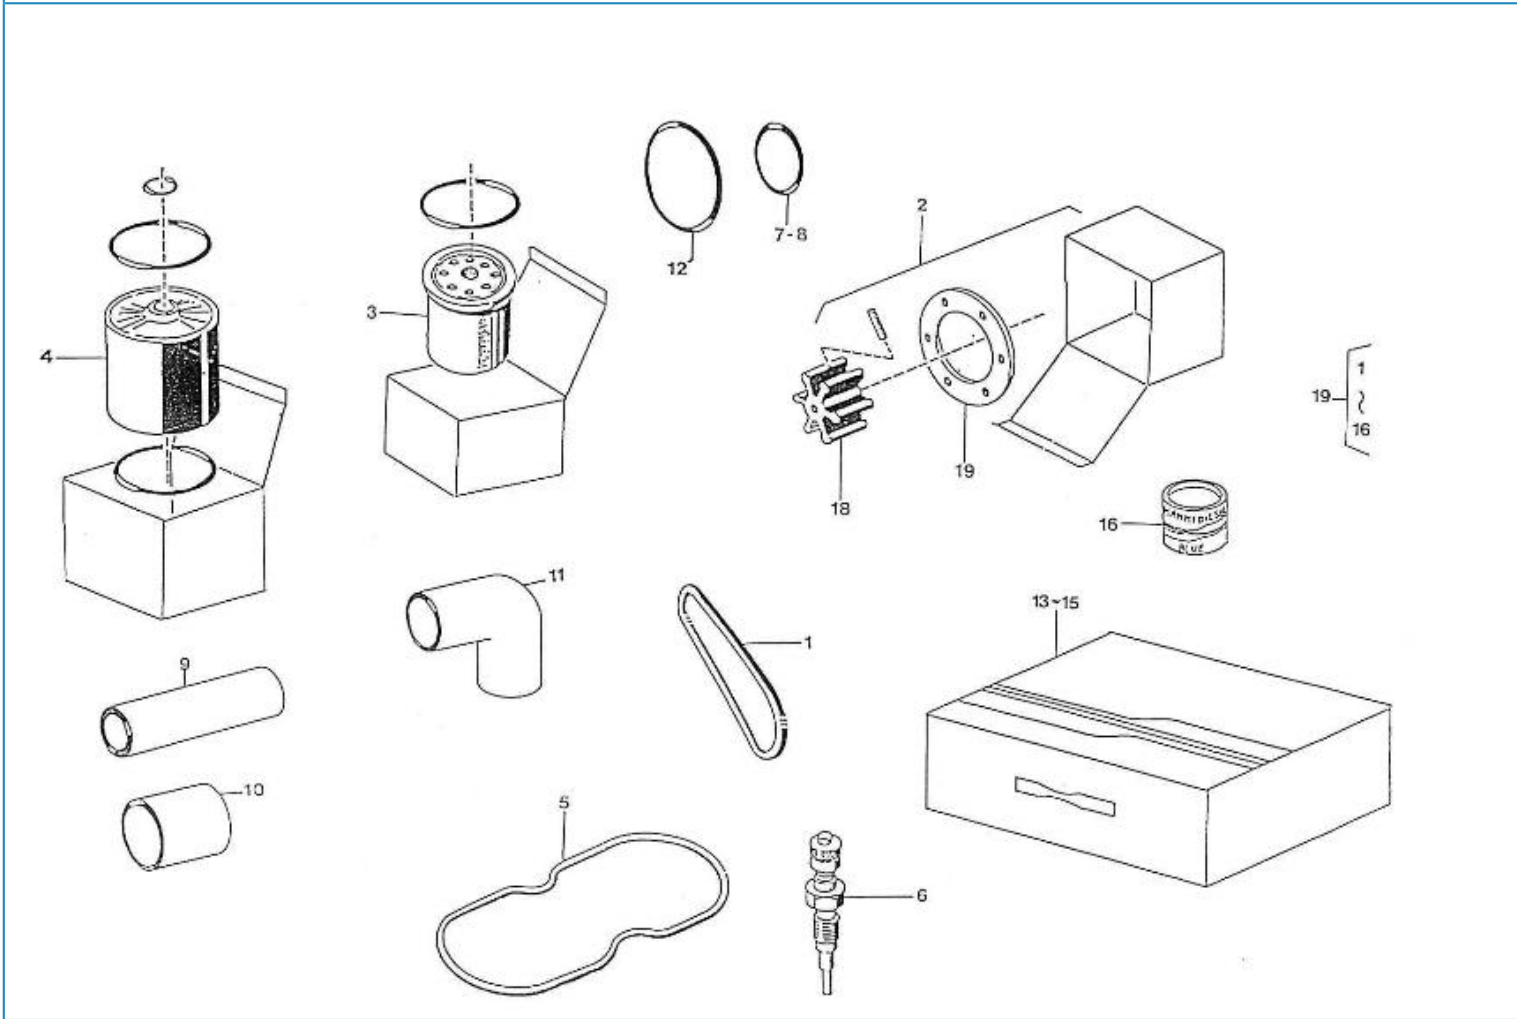

2.60HE STANDARD ENGINE / MAINTENANCE KIT

Part number	Item	Désignation article	Quantity
970037335	1	V-BELT,SPZ 937 LW	1
970504029	2	REPAIR KIT	1
970493150	3	FILTER,OIL	1
970622350	4	FILTER,FUEL	1
970490502	5	GASKET,COVER CYL:HEAD 2. 60	1
970152116	6	GLOWPLUG,H-HE	1
970154025	7	O-RING,28,17X3,53	1
970164025	8	O-RING	1
970300245	9	HOSE,D25 L= 350	1
970300243	10	HOSE,D32 L= 35	1
970300269	11	ELBOW,WATERPUMP HE	1
970604617	12	O-RING,59,69X5,34	2
970310008	13	CASE	1
970301347	14	INSERT,CASE	1
970301348	15	INSERT,CASE BOTTOM	1
970301521	16	PAINT,NANNI BLUE 125CC	1
970434013	17	IMPELLER,WATER PUMP F 4B D 12	1
970504028	18	GASKET,F4B-9	1