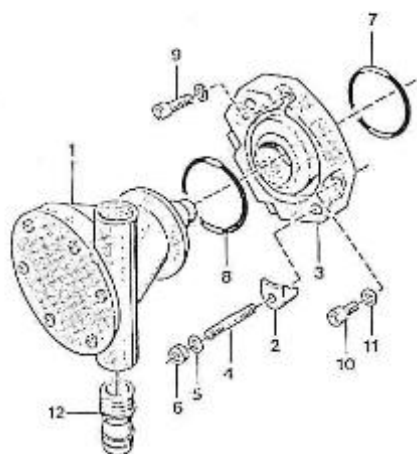

2.60HE STANDARD ENGINE / SEA WATER PUMP

Part number	Item	Désignation article	Quantity
970504001	1	PUMP,WATER FB4-9	1
970494004	2	CLAMP,WATERPUMP	2
970164024	3	FLANGE,WATER PUMP	1
970300057	4	STUD,M 8X 20	2
970119138	5	WASHER,SPRING D 8	2
970639105	6	NUT,M 8 LOW	2
970154025	7	O-RING,28,17X3,53	1
970164025	8	O-RING	1
970604615	9	BOLT,SOCK M 6X 20	3
970164026	10	BOLT,SOCK M 6X 16	1
970609602	11	WASHER,CORRUGATED D 6	4
970434051	12	SOCKET,HOSE 3/8	1