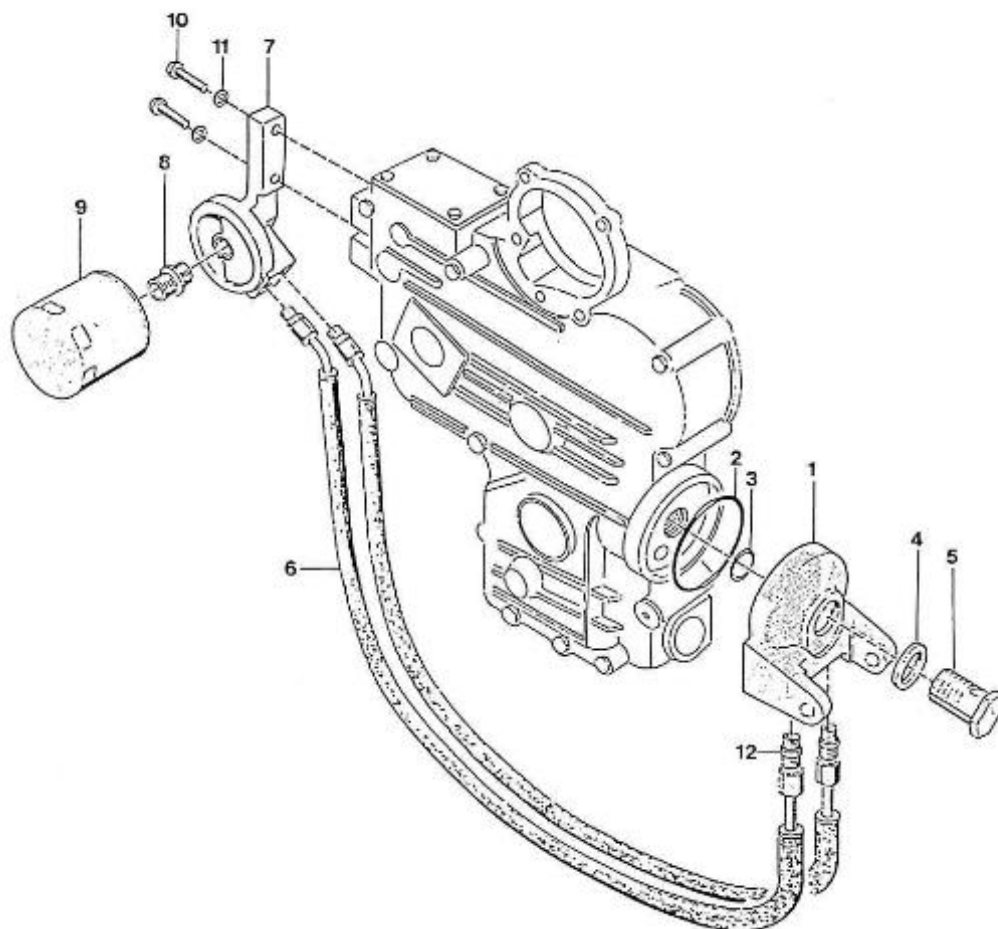

2.60HE STANDARD ENGINE / OIL FILTER

Part number	Item	Désignation article	Quantity
970493155	2	O-RING,61,91X3,53	1
970300252	3	O-RING,18,77X1,78	1
970300251	4	WASHER,30X19	1
970300248	5	BOLT,BANJO M18X1,5	1
970300253	6	HOSE,OIL-HE	2
970493157	8	NIPPLE,OIL FILTER	1
970493150	9	FILTER,OIL	1
970635916	10	BOLT,SOCK M 8X 35	2
970119139	11	WASHER,CORRUGATED D8	2
970300718	12	NIPPLE,REDUCING M16X1,5 M14X1,	4