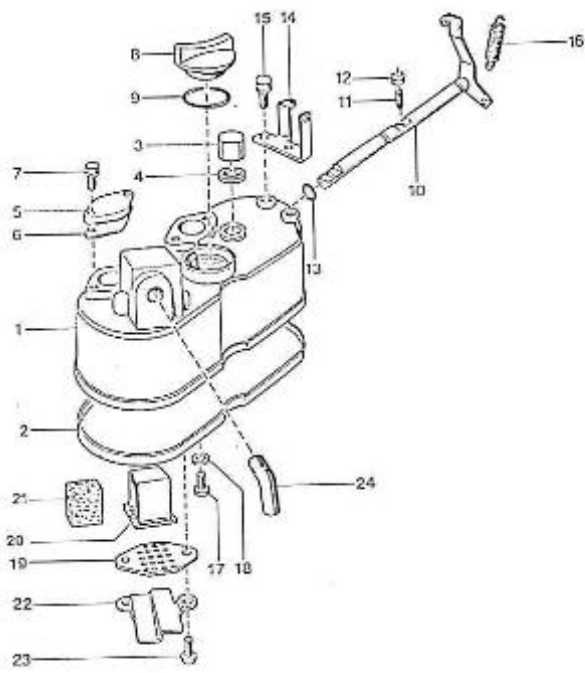

2.60HE STANDARD ENGINE / CYLINDER HEAD COVER

Part number	Item	Désignation article	Quantity
970490502	2	GASKET,COVER CYL:HEAD 2. 60	1
970490503	3	NUT,CAP	2
970490505	4	GASKET,RING	2
970490506	5	COVER,DECOMPRESSION 2.60-3.90	2
970490507	6	GASKET,COVER	2
970490508	7	BOLT,M 6X 14	4
970490510	8	CAP,FILLING OIL	1
970490511	9	O-RING	1
970490512	10	ASSY,SHAFT DECOMPRESION	1
970490513	11	BOLT,DECOMPRESSION	2
970490514	12	NUT,M 5	2
970490515	13	O-RING	1
970490517	14	SUPPORT,DECOMMPRES WIRE	1
970490508	15	BOLT,M 6X 14	2
970490519	16	SPRING,DECOMPRESS	1
970490520	17	BOLT	1
970119149	18	WASHER, SPRING D 6	1
970490303	19	PLATE,BREATHER ELEMENT	1
970490302	20	HOUSING,BREATHER ELEMENT	1
970490305	21	FILTER,BREATHER ELEMENT	1
970490306	22	SHIELD,OIL BREATHER	1
970490307	23	SCREW,M 5X 10	2
970301993	24	PIPE,BREATHER	1
970307235	25	COVER,CYLINDER HEAD	1