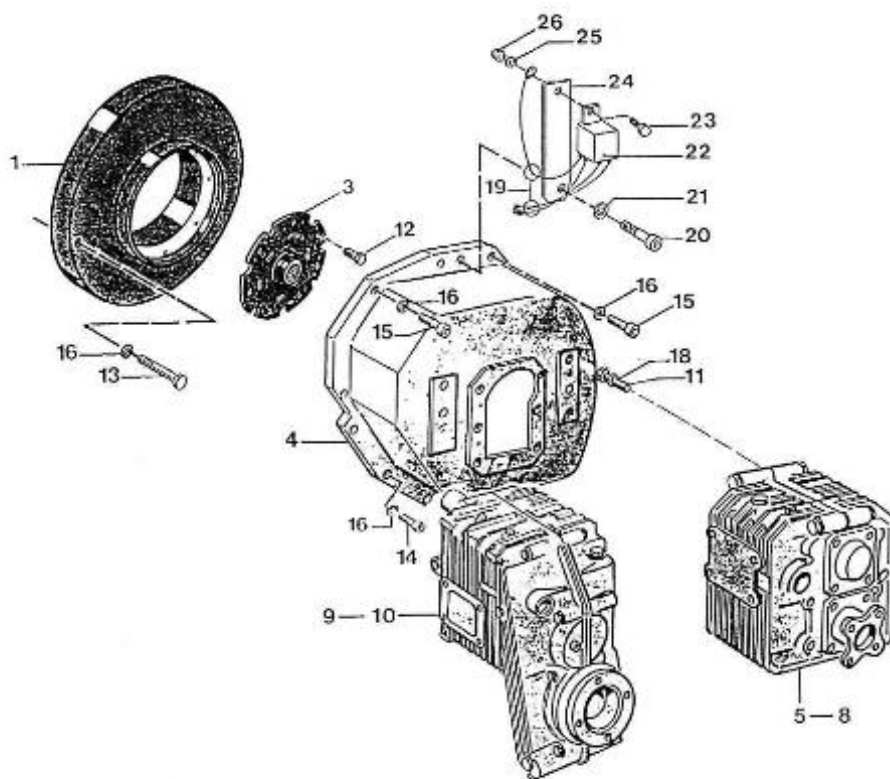

2.60HE STANDARD ENGINE / GEAR BOX FLANGE

Part number	Item	Désignation article	Quantity
970511701	1	SUPPORT,DAMPERPLATE 4.110H ALU	1
970776050	3	DAMPERPLATE,121 DIN	1
970498001	4	HOUSING,FLYWHEEL H-HE	1
970776012	8	GEARBOX,HBW100 -2,72R	1
970776340	9	GEARBOX ZF 15 MIV 2.13R	1
970776335	10	GEARBOX	1
970119141	11	BOLT,HEX M8X 20	6
970119147	12	BOLT, SOCK M 6X12	8
970024016	13	BOLT,HEX M 8X 40	6
970119146	14	BOLT, SOCK M8X 30	9
970635917	15	BOLT,SOCK M 8X 40	2
970119139	16	WASHER,CORRUGATED D8	20
970119138	18	WASHER,SPRING D 8	6
970302570	19	WIRING,KIT RELAIS KUBOTA START	1
970301280	20	BOLT,HEX M 8X 90	1
970119138	21	WASHER,SPRING D 8	1
970300716	22	RELAY,12V-30A	1
970300317	23	BOLT,HEX M 5X 16	1
970300318	25	WASHER,SPRING D 5	1
970609904	26	NUT,M 5	1