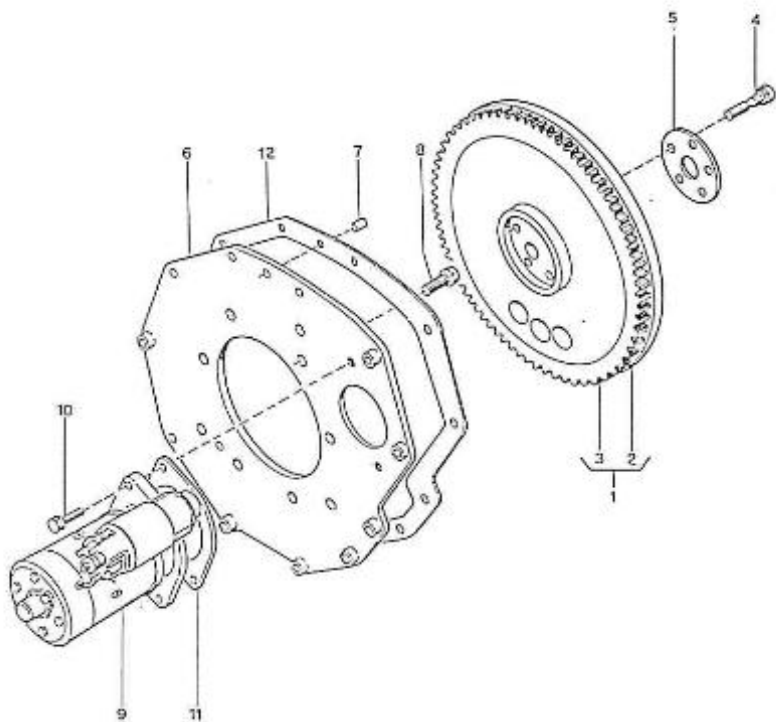

2.60HE STANDARD ENGINE / FLYWHEEL

Part number	Item	Désignation article	Quantity
970491703	3	GEAR, FLYWHEEL	1
970491705	4	BOLT, FLYWHEEL	5
970491707	6	PLATE, REAR END 2. 60-3.90-4.11	1
970490111	7	PIN, CYLINDRICAL	1
970491709	8	BOLT, REAR END PLATE	8
970497303	9	STARTER, MOTOR 12V 0,8KW 1P	1
970409603	10	BOLT, HEX M 8X 25	2
970497328	11	GASKET, STARTER 2.60-3.90	1
970151706	12	GASKET, REAR END PLATE	1