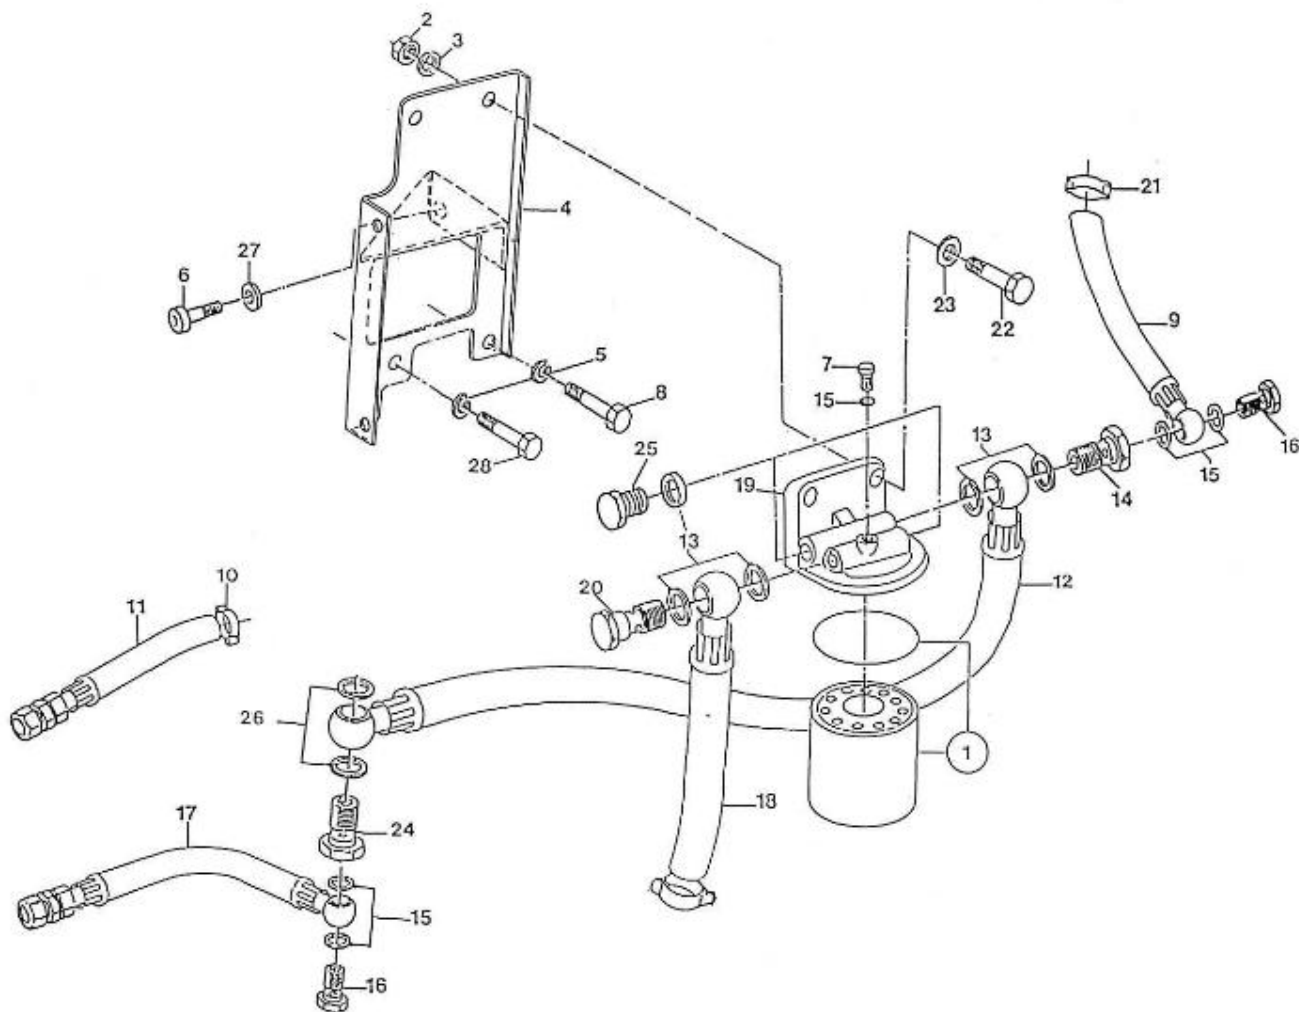

2.60HE STANDARD ENGINE / FUEL FILTER

Part number	Item	Désignation article	Quantity
970622350	1	FILTER,FUEL	1
970307094	1	SUPPORT	1
970119149	2	WASHER, SPRING D 6	2
970119143	2	NUT, M10	2
970497323	3	BOLT,HEX M 6X 80	1
970119136	3	WASHER,SPRING D10	2
970119149	5	WASHER, SPRING D 6	2
970644008	5	BOLT,HEX M10X 35	2
970119135	6	WASHER,PLAIN D10	2
970639903	6	BOLT,HEX M 8X 16	1
970119136	7	WASHER,SPRING D10	2
970832061	7	BOLT	1
970119143	8	NUT, M10	2
970497323	8	BOLT,HEX M 6X 80	1
970302213	9	BOLT,HEX M 6X 70	1
970302166	9	HOSE,FUEL LEAKAGE CPL.D 3 L= 3	1
970639903	10	BOLT,HEX M 8X 16	1
970302585	10	CLAMP,TWO-EAR 11-13	1