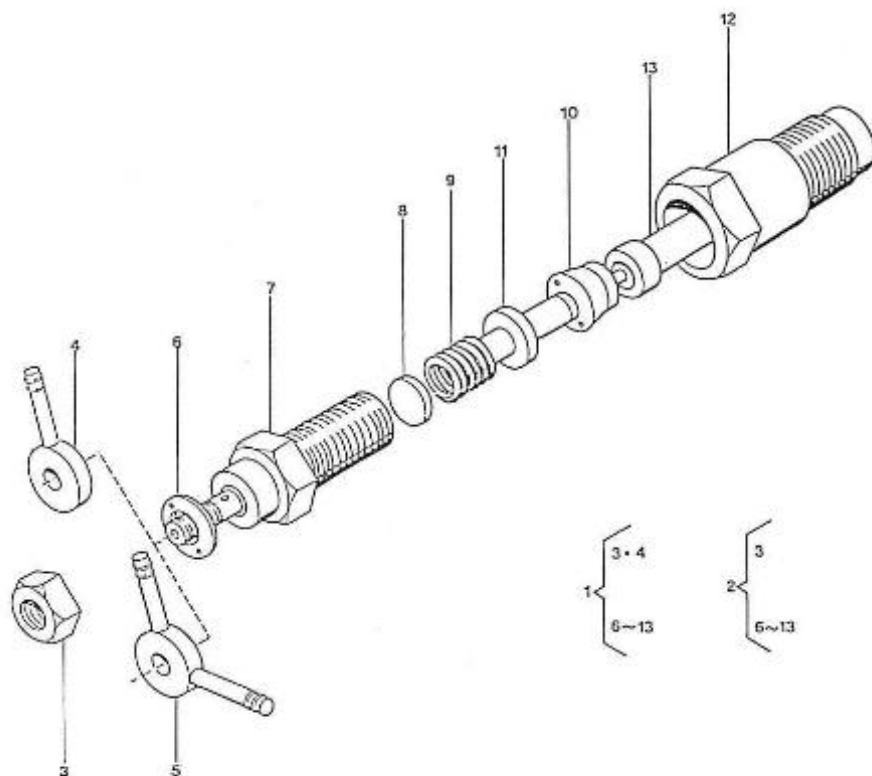

2.60HE STANDARD ENGINE / INJECTION NOZZLE

Part number	Item	Désignation article	Quantity
970492107	1	INJECTOR,CPL.SINGLE	1
970492108	2	INJECTOR,CPL.DOUBLE	1
970492153	3	NUT,NOZZLE INJ.	2
970492155	4	FITTING,NOZZLE SINGLE	1
970492154	5	FITTING,NOZZLE DOUBLE	1
970492172	6	WASHER,NOZZLE INJ.	2
970142200	8	SET,SPACER NOZZLE	1
970492143	9	SPRING,NOZZLE INJ.	2
970492144	10	PIECE,DISTANCE NOZZLE INJ.	2
970492145	11	ROD,PUSH NOZZLE INJ.	2
970492173	12	NUT,NOZZLE INJ.	2
970492113	13	NOZZLE,INJECTOR	2