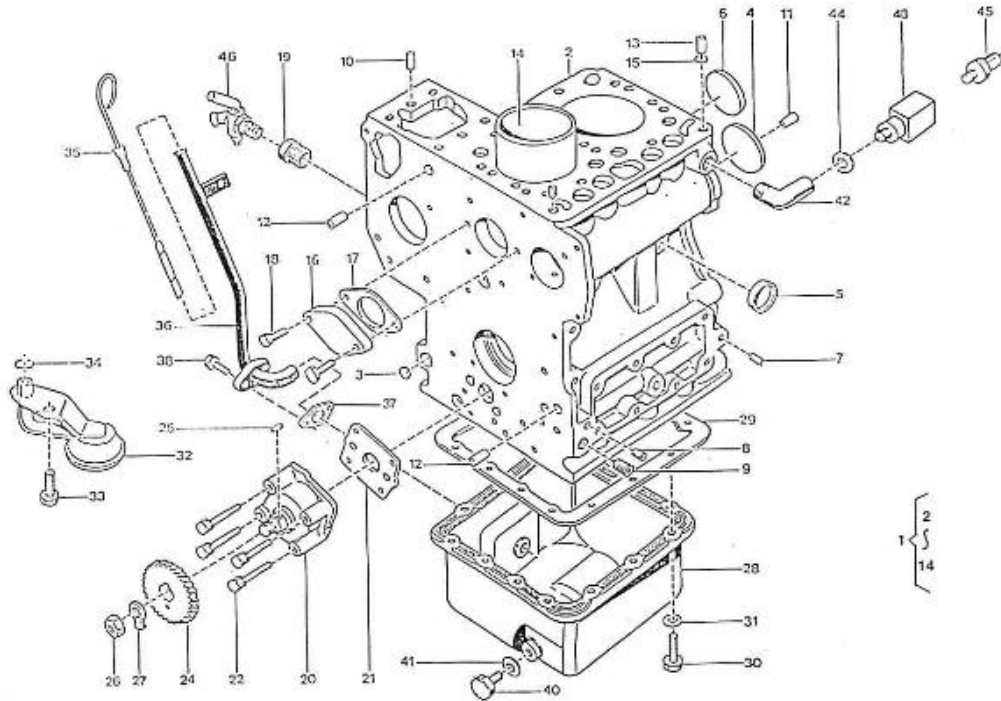

## 2.60HE STANDARD ENGINE / ENGINE BLOCK

Part number	Item	Désignation article	Quantity
970490103	3	CAP,FREEZE	3
970490908	5	PLUG	3
970490106	6	CAP,FREEZE	1
970490107	7	PLUG,SOCK	5
970490108	8	PLUG,SOCK	3
970490109	9	PLUG,SOCK	1
970490122	10	PIN,CYLINDRICAL	2
970490111	11	PIN,CYLINDRICAL	2
970490113	12	PIN,PIPE	2
970490112	13	PIN,PIPE	1
970150115	14	LINER,CYLINDER H-HE	2
970490116	15	O-RING	1
970490119	18	BOLT,M 6X 18	2
970493114	20	PUMP,OIL CPL.	1
970493115	21	GASKET,OIL PUMP	1
970493116	22	BOLT	4
970153117	24	GEAR,OIL PUMP DRIVE	1
970493118	25	KEY,FEATHER H-HE	1
970493119	26	NUT,M10	1
970493120	27	WASHER,CLAW D10	1
970150121	28	PAN,OIL 2. 60	1
970490110	29	GASKET,OIL PAN 2. 60	1
970490123	30	BOLT,M10X 9	14
970119149	31	WASHER, SPRING D 6	14
970493126	32	FILTER,OIL PAN 2. 60	1
970490919	33	BOLT,M 8X 16	1
970153129	34	O-RING,OIL FILTER 2.60 4.110	1
970490142	37	GASKET,OIL GAUGE	1
970490119	38	BOLT,M 6X 18	2
970150127	40	PLUG,DRAIN	1
970150128	41	WASHER,DRAIN PLUG	1
970493207	42	ELBOW,1/8X10X1,5MF	1
970493203	43	FITTING,PRESS SWITCH M10	1
970300430	44	GASKET,RING D10	1
970851700	45	SWITCH,OIL	1
970301918	46	TAP,DRAIN	1

## 2.60HE STANDARD ENGINE / OIL SUMP - OIL PUMP

Part number	Item	Désignation article	Quantity
970150121	1	PAN,OIL 2. 60	1
970490110	2	GASKET,OIL PAN 2. 60	1
970490123	3	BOLT,M10X 9	14
970119149	4	WASHER, SPRING D 6	14
970493126	5	FILTER,OIL PAN 2. 60	1
970490919	6	BOLT,M 8X 16	1
970153129	7	O-RING,OIL FILTER 2.60 4.110	1
970150127	8	PLUG,DRAIN	1
970150128	9	WASHER,DRAIN PLUG	1
970300199	10	GASKET,RING D16	1
970302490	11	PIPE,OIL EXTRACTION CPL.2.60H/	1
970307155	11	PIPE	1
970432515	12	BOLT,BANJO M14X1,5	1
970300306	13	GASKET,RING D14	2