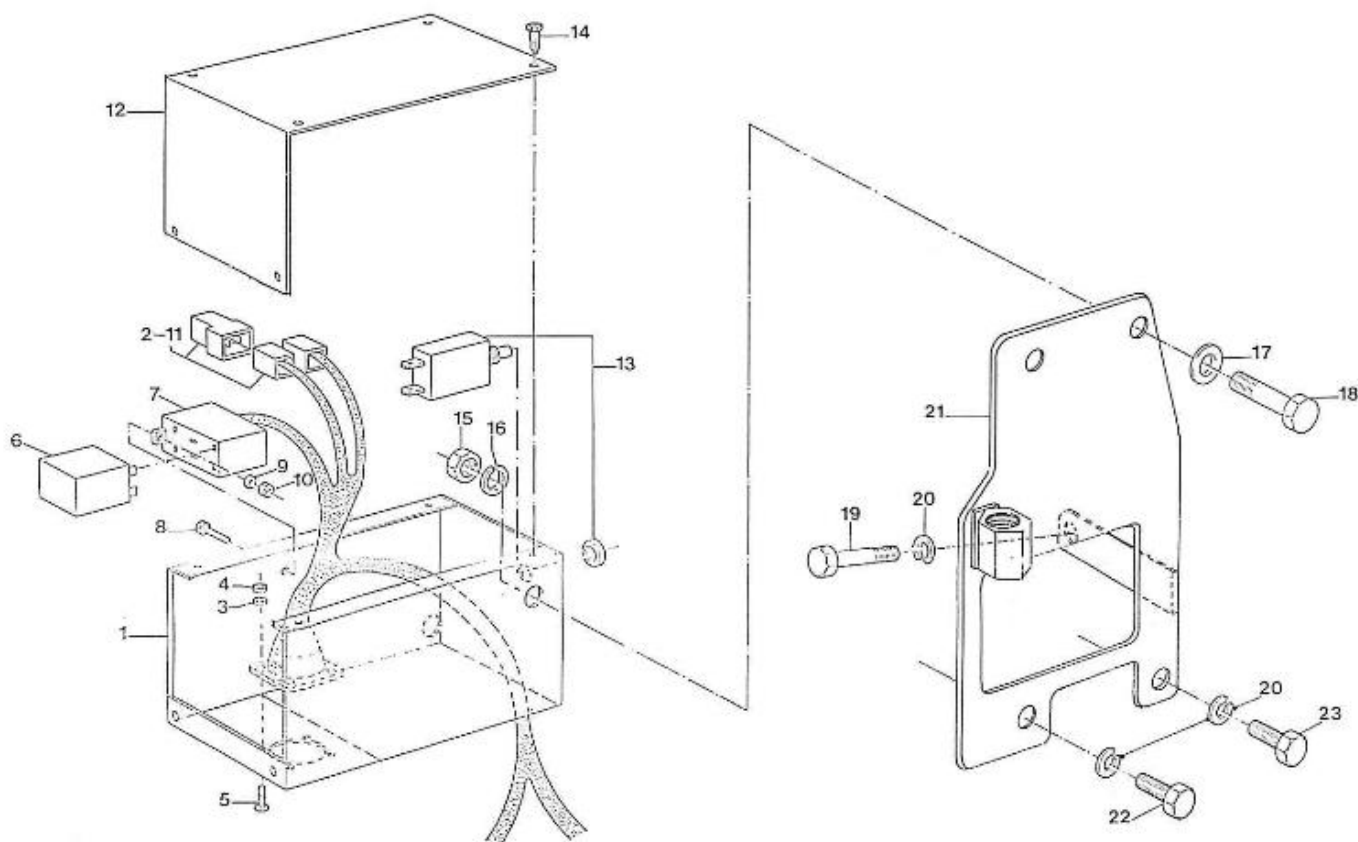

2.60HE STANDARD ENGINE / ELECTRICAL BOX

Part number	Item	Désignation article	Quantity
970301845	2	WIRING,ENGINE KUBOTA SERIES	1
970301192	3	WASHER,PLAIN D 4	4
970302150	6	RELAIS,AUTO TIMER GLOWPLUG 12V	1
970302420	8	BOLT,HEX M 5X 10	1
970300318	9	WASHER,SPRING D 5	1
970609904	10	NUT,M 5	1
970301047	11	DIODE,HOLDER CPL.POSITIVE -L-	2
970119143	15	NUT, M10	2
970119136	16	WASHER,SPRING D10	2
970119135	17	WASHER,PLAIN D10	2
970644008	18	BOLT,HEX M10X 35	2
970639903	19	BOLT,HEX M 8X 16	1
970119138	20	WASHER,SPRING D 8	1
970307094	21	SUPPORT	1
970302213	22	BOLT,HEX M 6X 70	1
970497323	23	BOLT,HEX M 6X 80	1