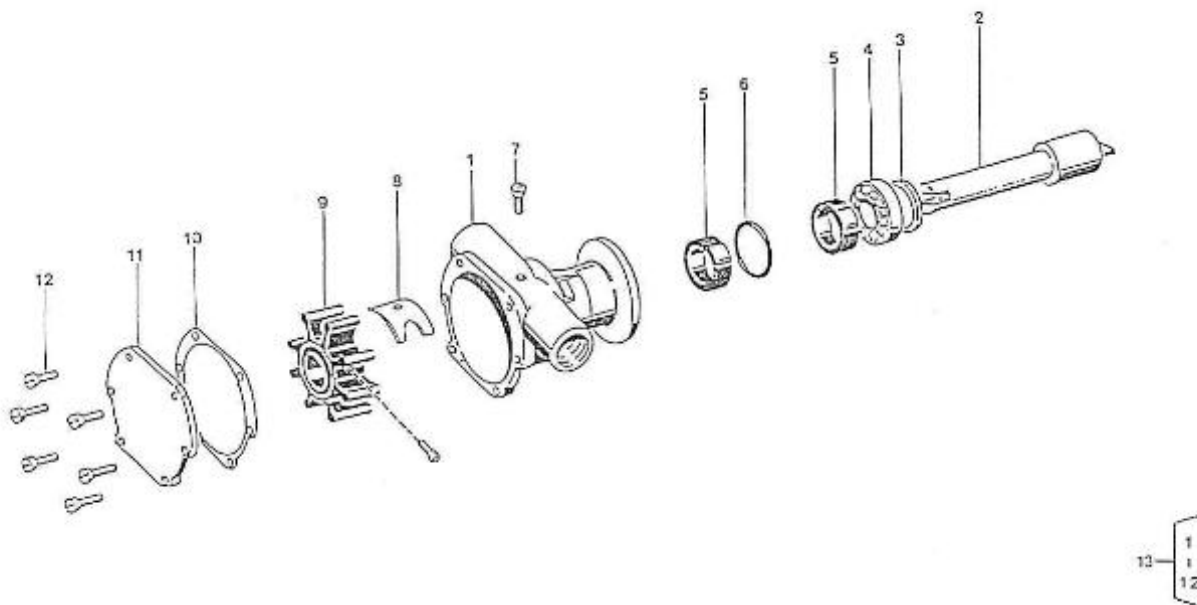

2.60HE STANDARD ENGINE / SEA WATER PUMP - DETAILS

Part number	Item	Désignation article	Quantity
970303690	2	SHAFT,WATER PUMP F4B-9	1
970303693	3	RING,RETAINING WATER PUMP F4B-	1
970303692	4	BEARING,CASE WATER PUMP F4B-9	2
970434031	5	RING,SEAL OIL W/PUMP F35B-9	2
970307744	6	O-RING	1
970303687	7	SCREW,CAM WATER PUMP	1
970504034	8	CAM,WATER PUMP F4B-9	1
970434013	9	IMPELLER,WATER PUMP F 4B D 12	1
970504028	10	GASKET,F4B-9	1
970303691	11	COVER,WATER PUMP F4B-9	1
970303686	12	SCREW,COVER W/PUMP F35B-9	6
970504001	13	PUMP,WATER FB4-9	1