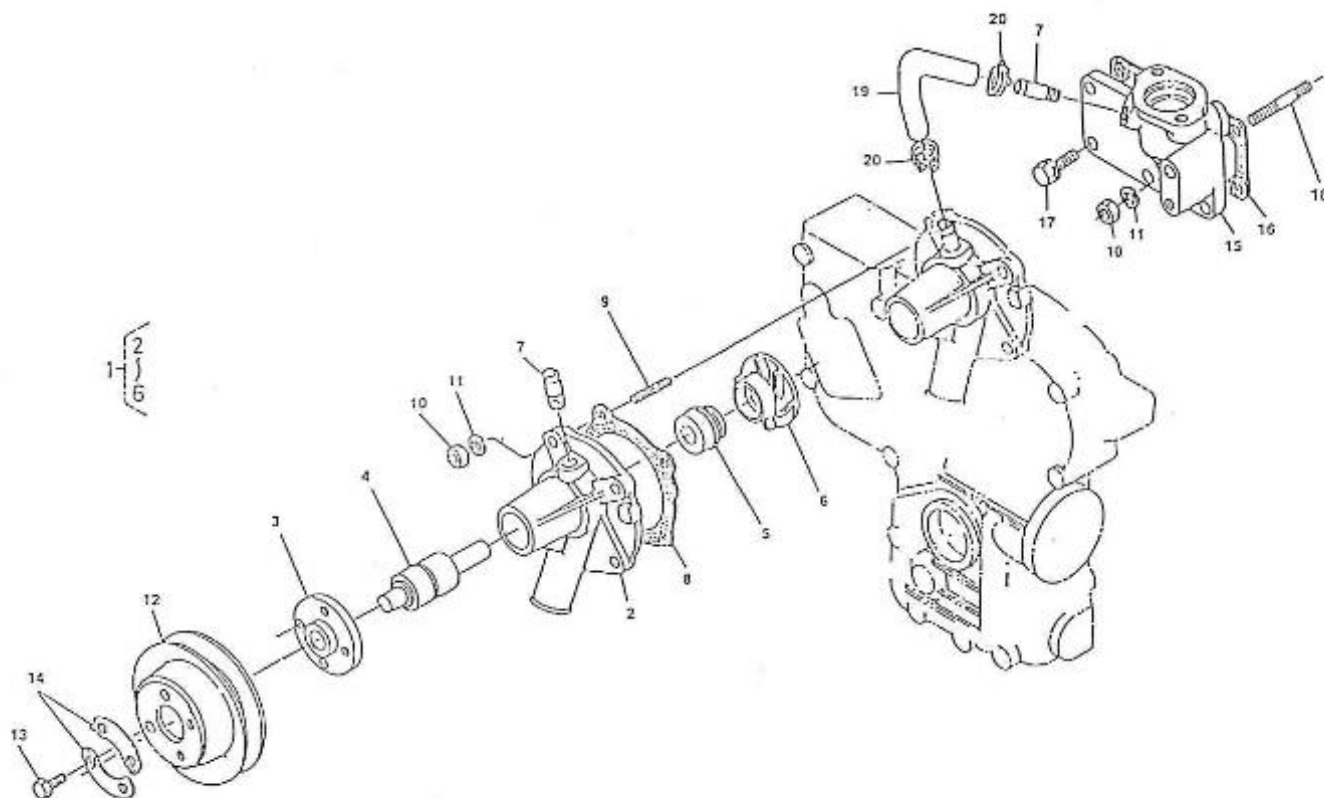

2.60HE STANDARD ENGINE / FRESH WATER PUMP

Part number	Item	Désignation article	Quantity
970154001	1	PUMP,F/WATER CPL.2. 60-4.110HE	1
970159645	3	FLANGE,WATER PUMP HE	1
970159640	4	BEARING,F.WATER PUMP	1
970154002	5	SEAL,MECHANICAL F/W.PUMP	1
970159642	6	IMPELLER,F/WATER PUMP -HE-	1
970154003	7	PIPE,WATER RETURN	2
970159643	8	GASKET,WATER PUMP 2. 60-3.90-4	1
970154004	9	STUD,WATER PUMP	4
970151133	10	NUT,M 6	5
970119149	11	WASHER, SPRING D 6	5
970154005	12	PULLEY,WATER PUMP -HE-	1
970140123	13	BOLT ,M 6X12	4
970154006	14	WASHER,WATER PUMP PULLEY	2
970154007	15	HOUSING,THERMOSTAT	1
970494618	16	GASKET,HOUSING THERMOSTAT	1
970491117	17	BOLT,M 6X 16	5
970154008	18	STUD,HOUSING TERMOSTAT	1
970154009	19	HOSE,WATER RETURN	1
970439306	20	CLAMP	2