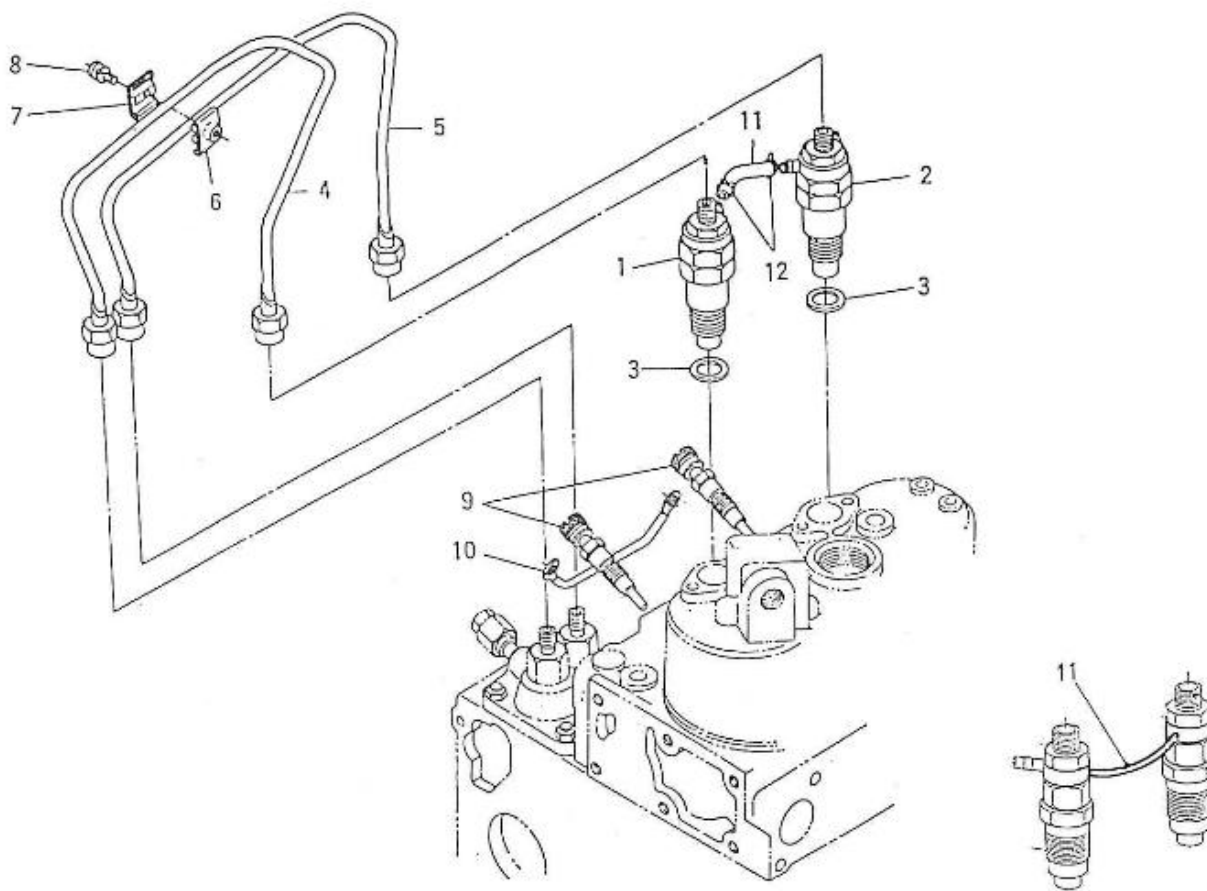

2.60HE STANDARD ENGINE / INJECTION NOZZLES AND PIPES

Part number	Item	Désignation article	Quantity
970492107	1	INJECTOR,CPL.SINGLE	1
970492108	2	INJECTOR,CPL.DOUBLE	1
970492109	3	GASKET,RING INJECTORS	2
970492110	4	LINE,FUEL CYL.N01 2. 60-3.90	1
970492111	5	LINE,FUEL CYL.N02 2.60-3.90	1
970142114	6	CLAMP,FUEL LINES 1+2	1
970142115	7	CLAMP,FUEL-LINES 1+2	1
970492118	8	SCREW,M 5X 20 ROUND HEAD	1
970152116	9	GLOWPLUG,H-HE	2
970492117	10	CABLE,GLOWPLUG	1
970492305	12	CLAMP,HOSE	2