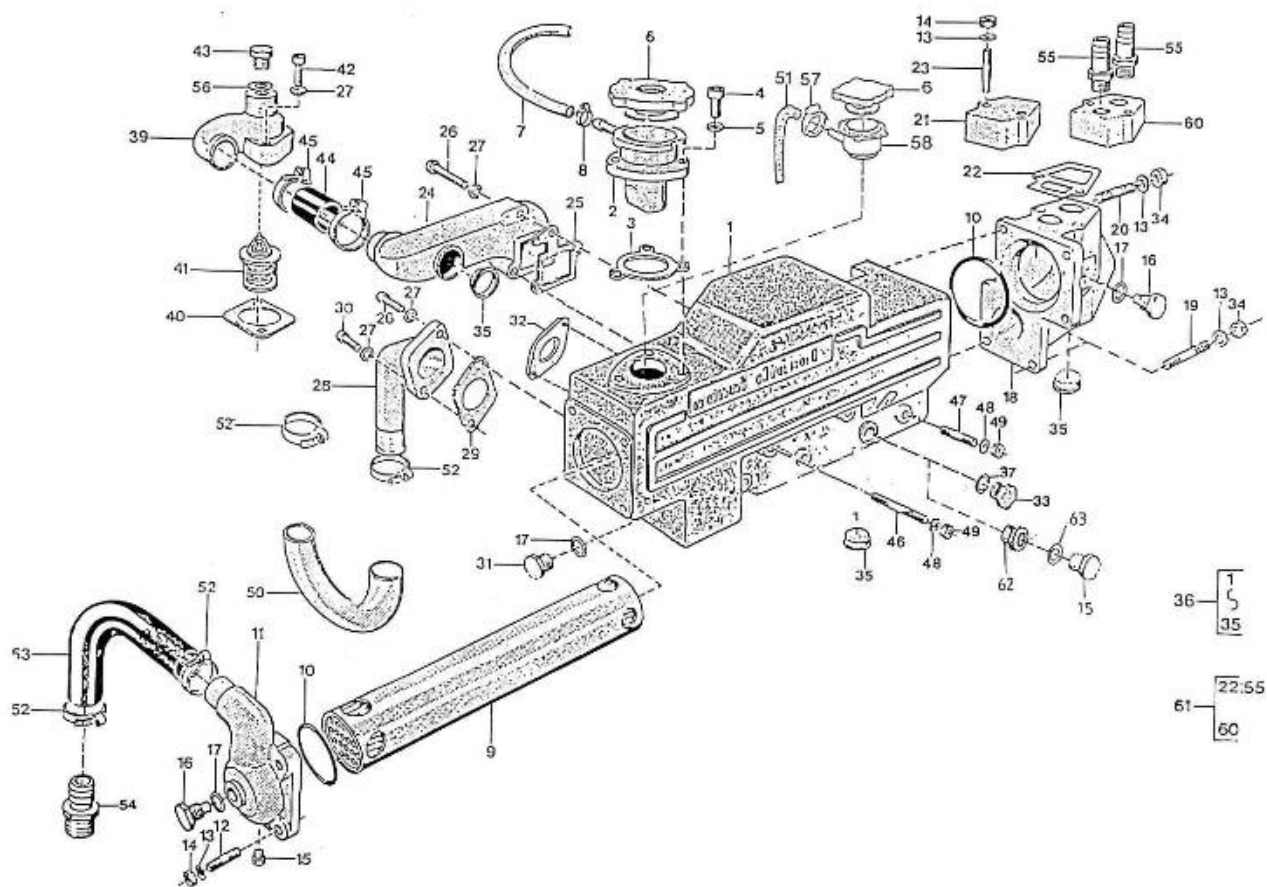

2.60HE STANDARD ENGINE / HEAT EXCHANGER

Part number	Item	Désignation article	Quantity
970300218	1	HOUSING,HEATEXCHANGER 2. 60HE	1
970604613	3	GASKET,FILLINGNECK	1
970604615	4	BOLT,SOCK M 6X 20	3
970635459	5	WASHER,PLAIN D 6	3
970604614	6	CAP,FILLING 0, 7 DOUBLE SEAL	1
970300077	7	HOSE,D 8 L= 450	1
970644587	8	CLAMP,HOSE 12-15	1
970604617	10	O-RING,59,69X5,34	2
970300224	11	COVER	1
970300374	12	STUD,M 8X 30	4
970119139	13	WASHER,CORRUGATED D8	11
970027322	14	NUT,M 8	6
970632522	15	""PLUG,HEX 1/4""G""	2
970494635	16	ANODE,ZINC CPL M16X1,5	2
970300199	17	GASKET,RING D16	3
970300226A	18	MIXER,2. 60-3.90HE	1
970300374	19	STUD,M 8X 30	5
970300080	20	STUD,M 8X 25	3
970604623	21	CAP,MIXER 2.60-3.90-4.110HE	1
970604622	22	GASKET,MIXER HE	1
970604624	23	STUD,M 8X 40	2