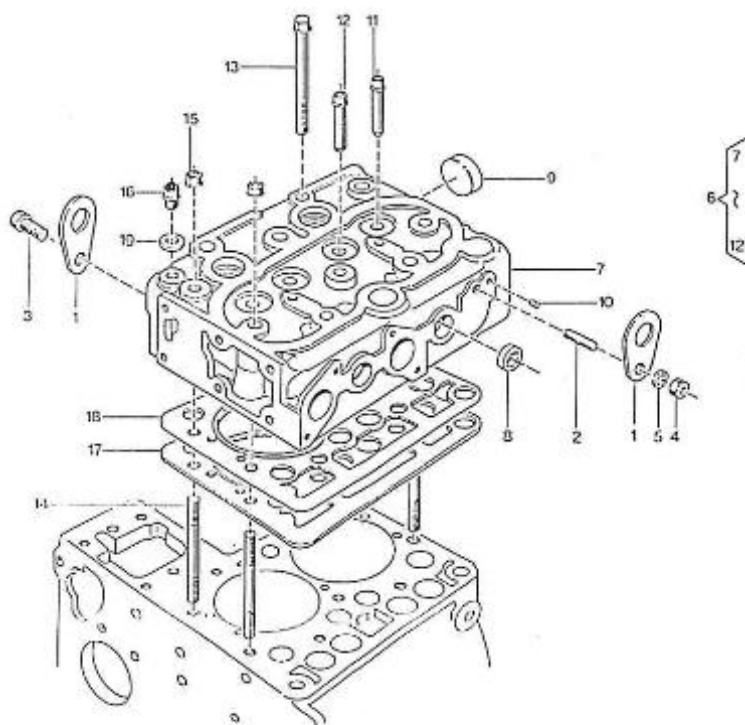

2.60HE STANDARD ENGINE / CYLINDER HEAD

Part number	Item	Désignation article	Quantity
970490901	1	HOOK,ENGINE 2.60-3.90-4.110	2
970490902	2	STUD,M 8X 16	1
970490919	3	BOLT,M 8X 16	1
970490903	4	NUT,M 8	1
970490904	5	WASHER,SPRING D 8	1
970150905	6	HEAD,CYLINDER CPL 2.60	1
970490921	8	CAP,SEALING	3
970490908	9	PLUG	1
970490909	10	PLUG,PIN CRANKSHAFT	2
970500922	11	GUIDE,VALVE INTAKE H-HE	2
970500923	12	GUIDE,VALVE EXHAUST H-HE	2
970150912	13	BOLT,CYL.HEAD	8
970150913	14	STUD,CYL.HEAD 2. 60-3.90-4.110	2
970150914	15	NUT,CYLINDER HEAD	2
970851725	16	TEMPERATURE SENDER	1
970150916	17	GASKET,CYL:HEAD 2. 60HE	1
970150917	18	SHIM,CYLINDER HEAD 2. 60	1
970150919	19	WASHER,SEAL	1