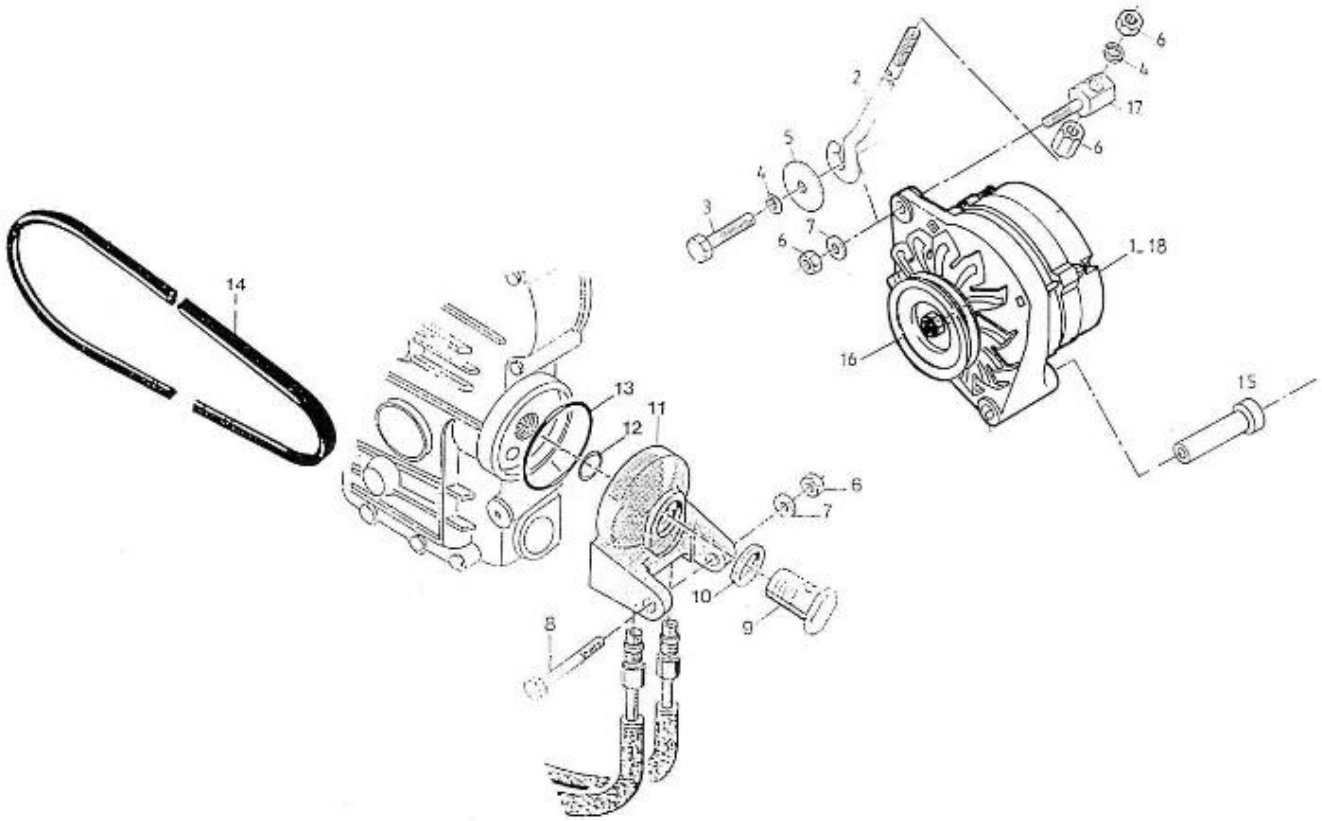

2.60HE STANDARD ENGINE / ALTERNATOR

Part number	Item	Désignation article	Quantity
970307522	1	ALTERNATOR,14V-60A	1
970307493	2	TIGHTENER,V-BELT	1
970301761	2	REGULATOR,ALTERNATOR 14V-35A	1
970300409	3	BOLT,HEX M 8X 55	1
970409603	3	BOLT,HEX M 8X 25	1
970301700	3	HOLDER,CARBON BRUSH CPL.14V-35	1
970119139	4	WASHER,CORRUGATED D8	2
970119138	5	WASHER,SPRING D 8	1
970304050	5	WASHER	1
970027322	6	NUT,M 8	4
970119138	7	WASHER,SPRING D 8	2
970300474	8	BOLT,HEX M 8X 85 SPECIAL	1
970300248	9	BOLT,BANJO M18X1,5	1
970300251	10	WASHER,30X19	1
970300252	12	O-RING,18,77X1,78	1
970493155	13	O-RING,61,91X3,53	1
970300706	14	V-BELT,SPZ 950 LW	1
970307744	14	O-RING	1
970300193	15	BOLT,HEX M 8X 70	1
970307194	16	PULLEY	1
970307491	17	SUPPORT,TIGHTNER V-BELT	1
970307533	18	REGULATOR,ALTERNATOR	1