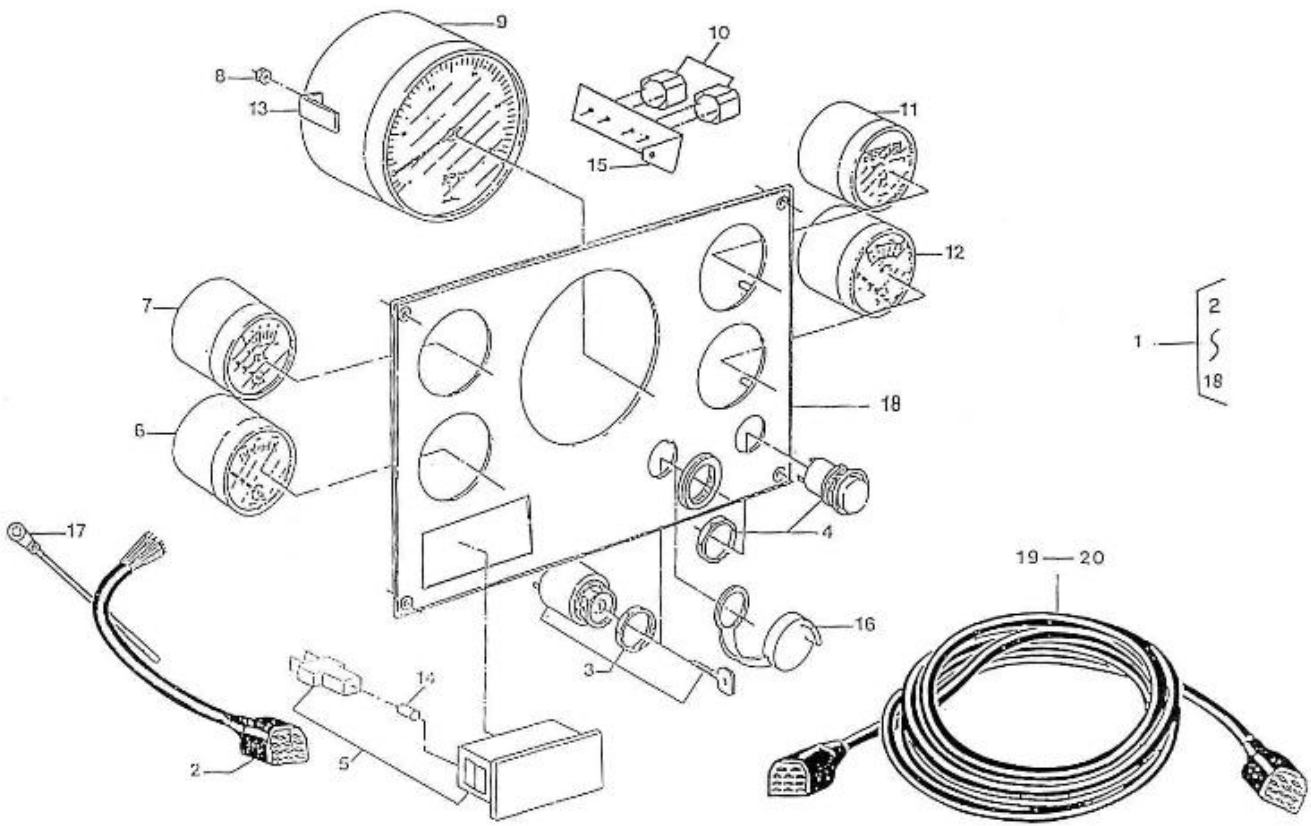

2.60HE STANDARD ENGINE / INSTRUMENT PANELS

PANEL "C" (Optional équipement)

Part number	Item	Désignation article	Quantity
970302214	1	PLATE,PANEL 1 INSTRUMENT	1
970300357	1	PANEL,1 INSTRUMENT 120X CPL	1
970304004	2	ENS. CABLAGE TABLEAU 5 INSTR	1
970851725	2	TEMPERATURE SENDER	1
970302214	2	PLATE,PANEL 1 INSTRUMENT	1
970850309	2	PLATE,PANEL	1
970301662	2	GAUGE,VDO,TEMP/VOLT 40-120,8-1	1
970300968	3	SWITCH,BOSCH,STARTER	1
970851700	3	SWITCH,OIL	1
970300427	3	GAUGE,YAZ,PRES,0- 6B,12V,D 52	1
970302667	3	SWITCH,BOSCH STARTER + GLOWING	1
970301846	4	RELAIS,12V-30A	1
970302662	4	WIRING,PANEL 1 INSTR. (11P	1
970851405	4	WIRING,INTERMEDIATE (4 MTR)	1
970300967	4	BUTTON,PUSH	1
970302303	4	WIRING,PANEL 1 INSTRUMENT VDO	1
970851302	4	ELECTRICAL WIRING CONNEXOIN	1
970861101	4	GAUGE HOUR 12V	1
970300920	4	CLAMP,INSTRUMENTS	8
970301376	5	WIRING,ENGINE HE	1
970850404	5	SWITCH STARTER	1
970856001	5	REVOLUTION COUNTER	1
970856011	5	BULB 12V-2W	4
970301191	5	NUT,M 4 A2	8
970301576	5	BUTTON,PUSH -STOP/GLOW-	2
970851515	5	WIRING	1
970856005	5	INDICATORI OTTICI A 4 SPIE	1
970860801	5	VOLTMETER	1
970302684	6	BUZZER,SONITRON SMA 24A P17.05	2
970850571	6	WARNING LIGHT	1
970301191	6	NUT,M 4 A2	4
970850404	6	SWITCH STARTER	1
970850603	6	THERM.V. 120C 12V D52	1
970861014	7	REVOLUTION COUNTER	1
970300920	7	CLAMP,INSTRUMENTS	4
970856004	7	BUZZER	1
970850705	7	OIL PRESSURE GAUGE 5B	1
970301191	8	NUT,M 4 A2	12
970302684	8	BUZZER,SONITRON SMA 24A P17.05	2
970856005	8	INDICATORI OTTICI A 4 SPIE	1
970300967	8	BUTTON,PUSH	1
970302288	8	BUZZER,SONITRON SM-2B	1
970850570	8	WARNING LIGHT	1
970856011	8	BULB 12V-2W	2
970304024	9	GAUGE,VDO,TACH,4000,2P,D 85	1
970850578	9	BULB 12V	3