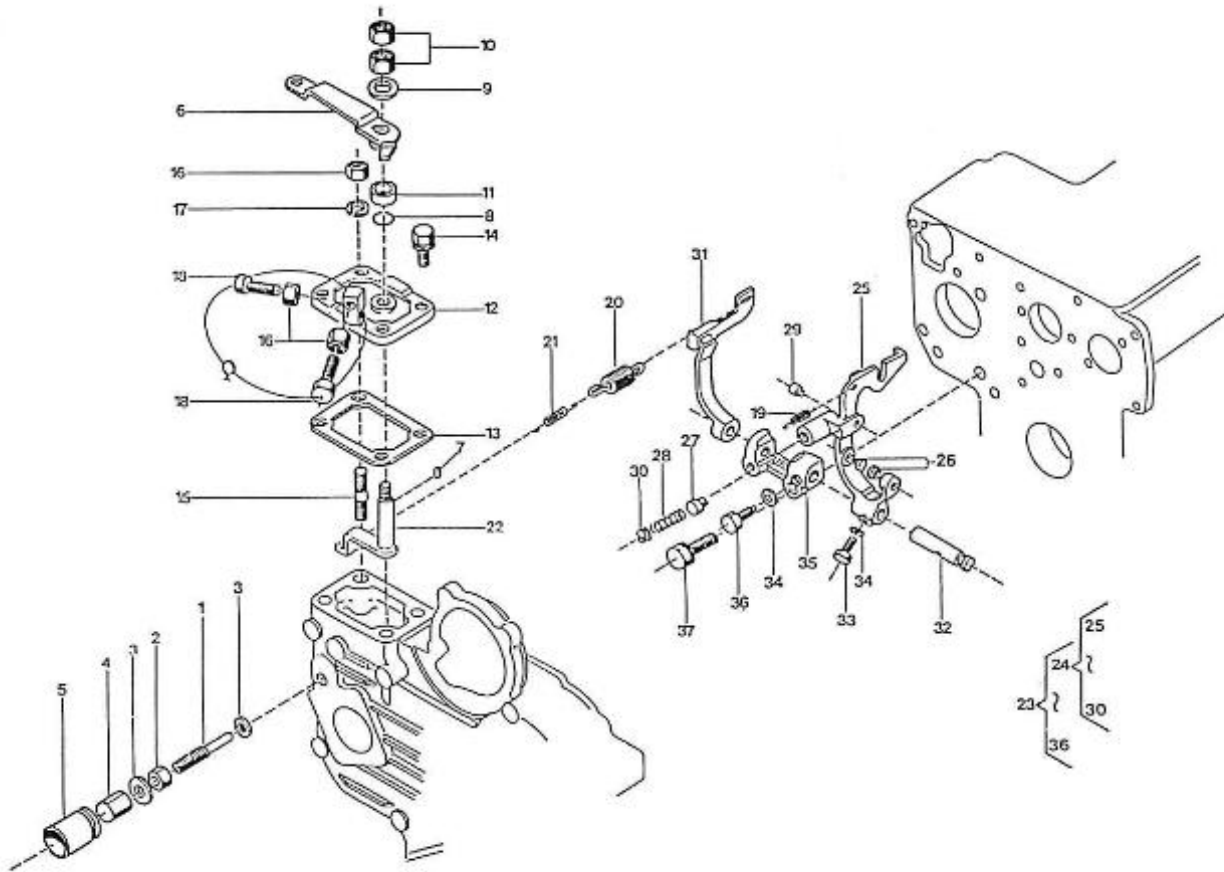

2.60HE STANDARD ENGINE / ACCELERATOR

Part number	Item	Désignation article	Quantity
970150401	1	SCREW,ADJUSTING	1
970150402	2	NUT	1
970150403	3	RING,SEAL	2
970140504	4	NUT, CAP M8	1
970151306	6	LEVER,ACCELERATOR	1
970491312	7	KEY,FEATHER	1
970151129	8	O-RING	1
970151309	9	WASHER,PLAIN D 6	1
970151310	10	NUT,M 6	2
970151311	11	SPACER,GOVERNOR	1
970151312	12	COVER,SPEED CONTROL	1
970491311	13	GASKET,COVER SPEED CONTROL	1
970491536	14	BOLT,M 6X 20	3
970490224	15	STUD	1
970151133	16	NUT,M 6	3
970119149	17	WASHER, SPRING D 6	1
970141301	18	BOLT, STOPPER ADJ.	2
970491313	19	SPRING,START GOVERNOR	1
970151314	20	""SPRING,GOVERNOR N01 2. 60""	1
970151315	21	SPRING,GOVERNOR N02 2. 60	1
970151316	22	LEVER,GOVERNOR CPL.	1
970151317	23	LEVER,FORK CPL.2.60-3.90	1
970151319	24	LEVER,CPL.2.60-3.90	1
970151320	31	LEVER,FORK N02	1
970491319	32	SHAFT,FORK LEVER	1
970151321	33	BOLT,M 5X 16	1
970300318	34	WASHER,SPRING D 5	2
970491321	35	SUPPORT,FORK LEVER	1
970491322	36	BOLT	1
970491323	37	BOLT,M 6X 28	2