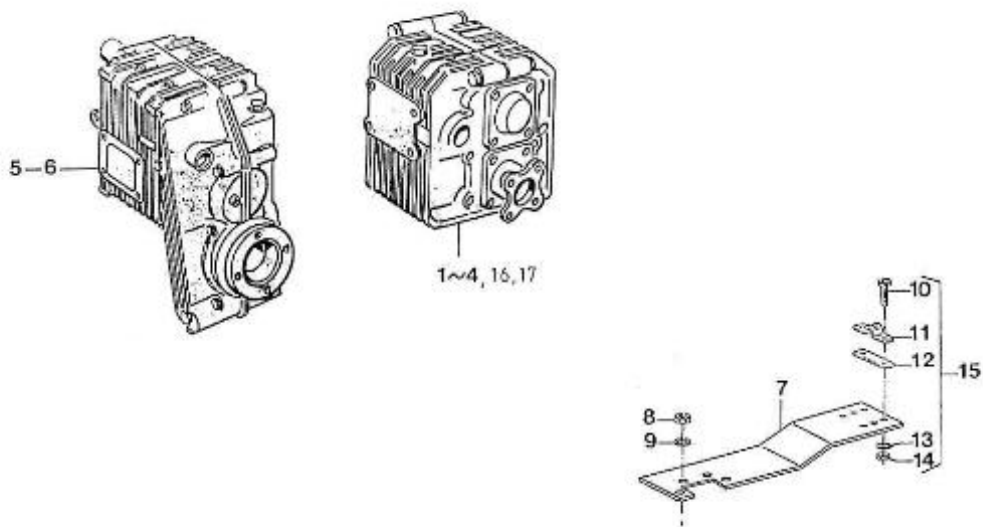

2.60HE STANDARD ENGINE / GEAR BOX

Part number	Item	Désignation article	Quantity
970776012	4	GEARBOX,HBW100 -2,72R	1
970776340	5	GEARBOX ZF 15 MIV 2.13R	1
970776335	6	GEARBOX	1
970300373	7	SUPPORT,CONTROL HBW	1
970027322	8	NUT,M 8	2
970119139	9	WASHER,CORRUGATED D8	2
970300317	10	BOLT,HEX M 5X 16	2
QCC33010TF	11	THREADING COLLAR JACKET 33C	1
QCC33014TF	12	COUNTER PLATE 33/43C	1
970300318	13	WASHER,SPRING D 5	2
970609904	14	NUT,M 5	2
970835020	15	CLAMP	1
970307115	16	GEARBOX	1
970307149	17	GEARBOX	1