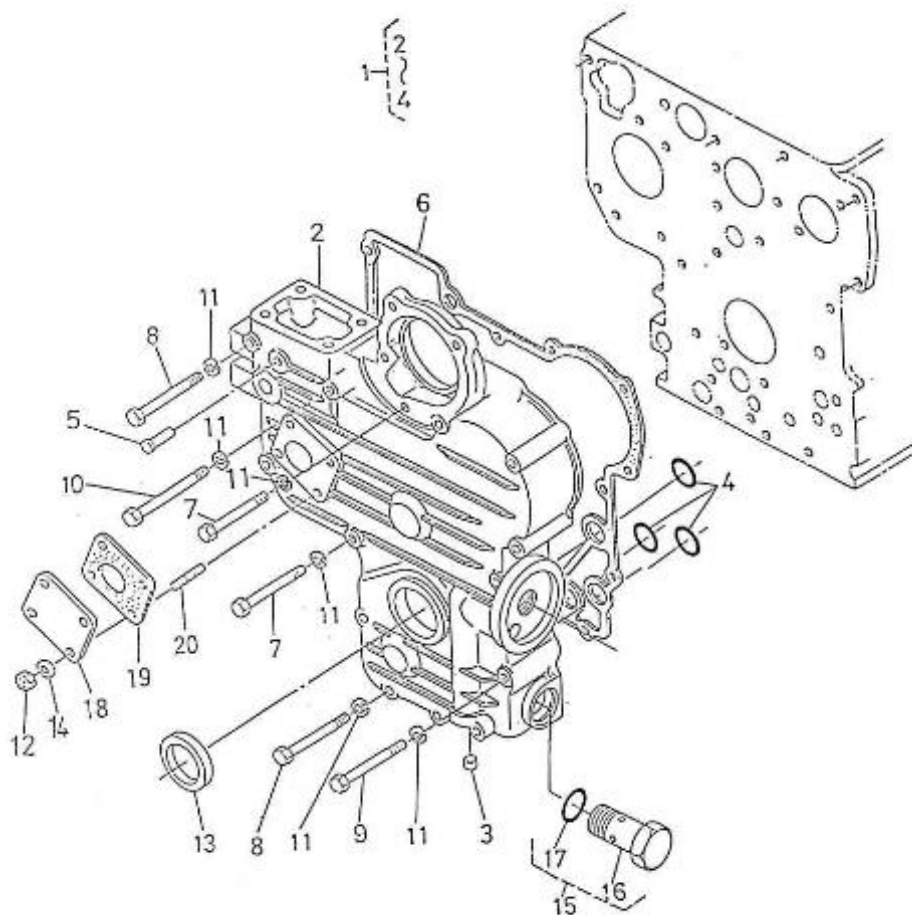

2.60HE STANDARD ENGINE / TIMING GEAR CASE

Part number	Item	Désignation article	Quantity
970150202	3	PLUG,PIN	2
970490203	4	O-RING	3
970490204	5	PIN,TIMING COVER	1
970150205	6	GASKET,TIMING CASE -HE-	1
970302584	7	BOLT,HEX M 6X 60	7
970490208	8	BOLT,M 6X 65	5
970490209	9	BOLT,M 6X 70	1
970119149	11	WASHER, SPRING D 6	14
970151133	12	NUT,M 6	4
970490213	13	SEAL,OIL	1
970119149	14	WASHER, SPRING D 6	4
970493131	15	ASSY,VALVE RELIEF	1
970493132	17	O-RING	1
970490222	18	COVER,INJ.TIMING	1
970491736	19	GASKET	1