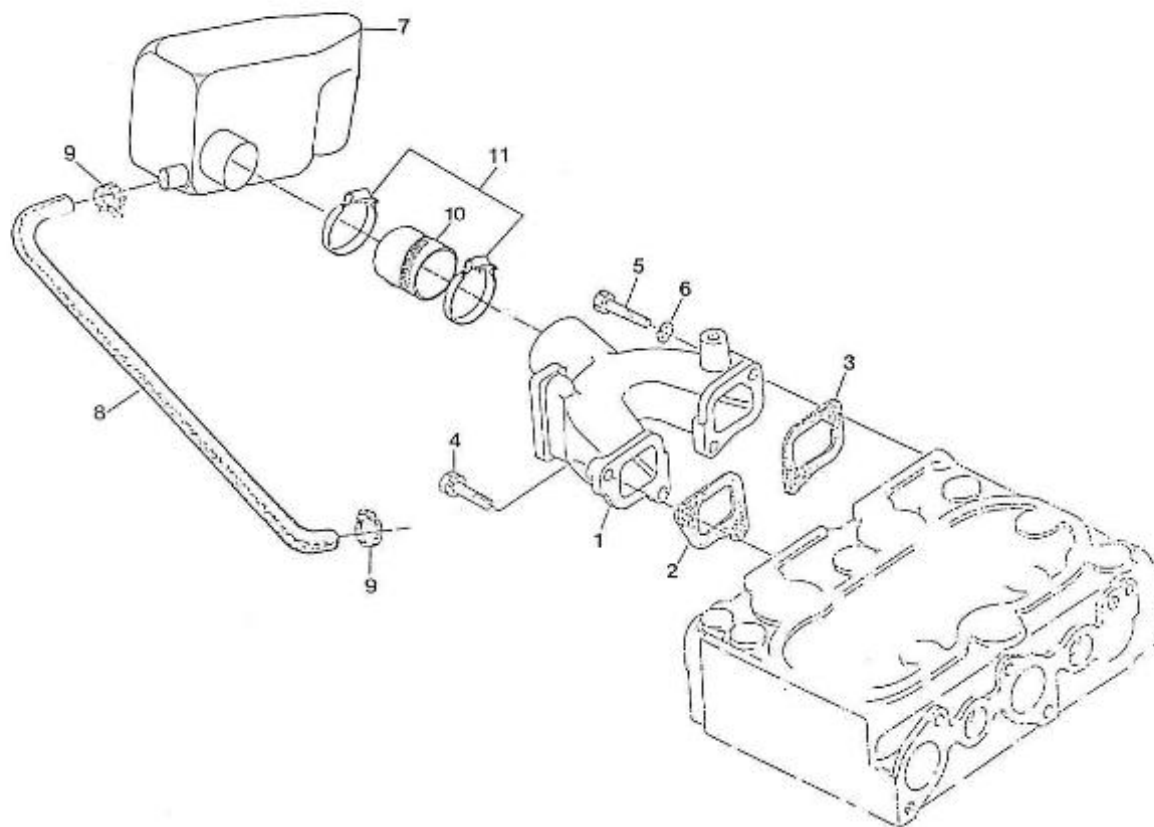

2.60HE STANDARD ENGINE / INTAKE MANIFOLD

Part number	Item	Désignation article	Quantity
970495101	1	MANIFOLD,INTAKE 2. 60	1
970495102	2	GASKET,INTAKE MANIFOLD N01 H-H	1
970495103	3	GASKET,INTAKE MANIFOLD N02 H-H	1
970491536	4	BOLT,M 6X 20	3
970300276	5	BOLT,HEX M 6X 50	1
970119149	6	WASHER, SPRING D 6	5
970301330	7	FILTER,AIR HE	1
970496045	8	HOSE,CARTER DEAIR	1
970439306	9	CLAMP	2
970301611	10	HOSE,AIR FILTER 2. 40-2.60/HE	1
970604533	11	CLAMP,HOSE 32-44	2