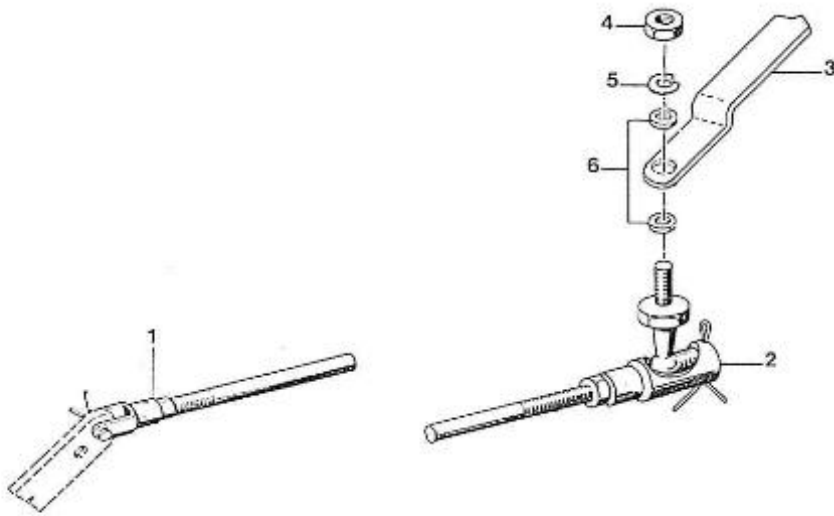

2.60HE STANDARD ENGINE / SPEED REGULATOR

Part number	Item	Désignation article	Quantity
970830123	1	STRAP	1
970830124	2	JOINT	1
970151306	3	LEVER,ACCELERATOR	1
970635460	4	NUT,M 6	1
970119149	5	WASHER, SPRING D 6	1
970635459	6	WASHER,PLAIN D 6	2