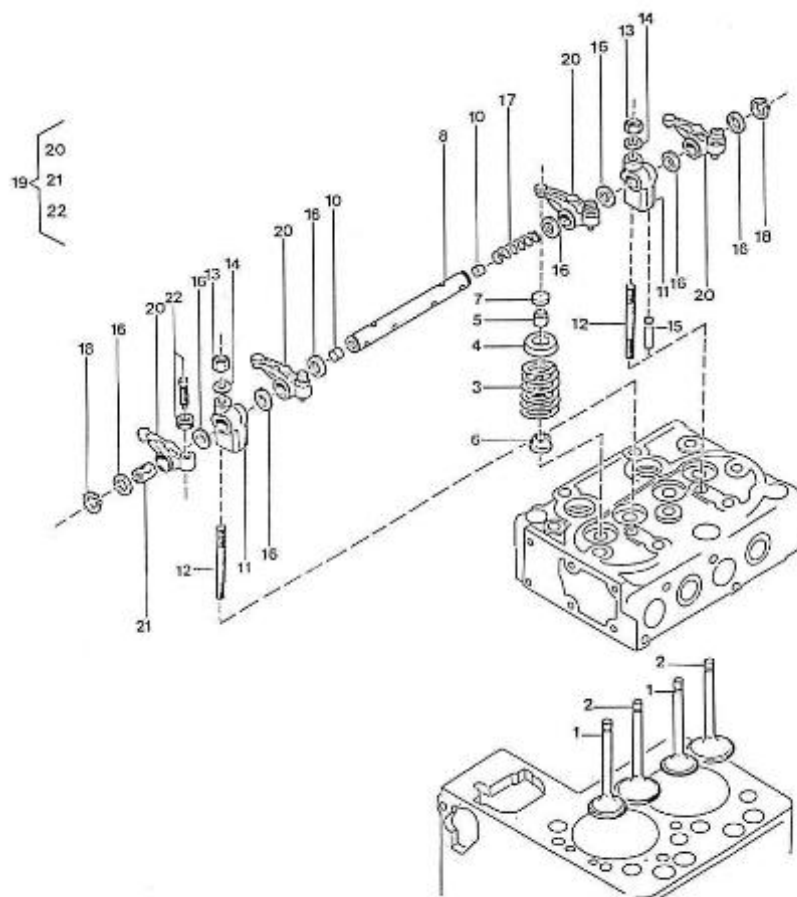

2.60HE STANDARD ENGINE / VALVES AND SPRINGS

Part number	Item	Désignation article	Quantity
970151002	1	VALVE,EXHAUST	2
970151001	2	VALVE,INTAKE	2
970491003	3	SPRING,VALVE	4
970491004	4	RETAINER,VALVE SPRING	4
970491005	5	COLLET,VALVE SPRING	8
970491006	6	SEAL,VALVE STEM	4
970491007	7	CAP,VALVE	4
970151008	8	SHAFT,ROCKER ARM 2. 60	1
970491009	10	SCREW,SET	2
970491011	11	BRACKET,ROCKER ARM	2
970302788	12	STUD	2
970491013	13	NUT	2
970491014	14	WASHER,PLAIN	2
970491015	15	SCREW,SET	1
970491016	16	WASHER	4
970491017	17	SPRING,ROCKER ARM	1
970491018	18	CIR-CLIP,EXTERNAL	2
970151019	19	ASSY,ROCKER ARM 2.60-3.90-4.11	4
970491022	22	SCREW,ADJ.ROCKER ARM	4