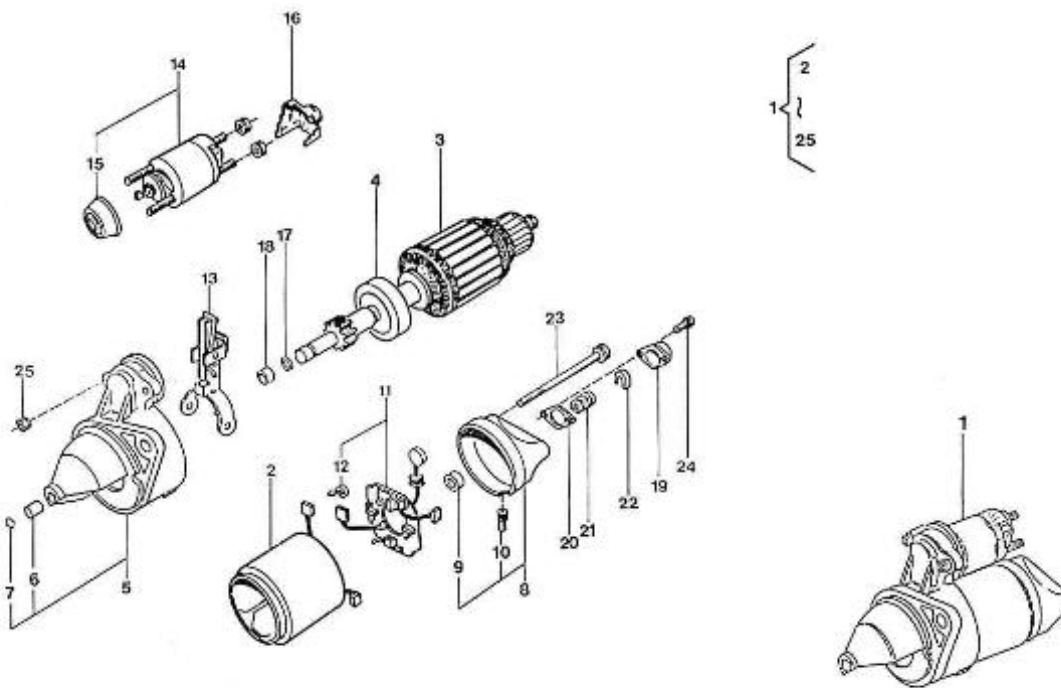

2.60HE STANDARD ENGINE / STATER - DETAILS

Part number	Item	Désignation article	Quantity
970497303	1	STARTER,MOTOR 12V 0,8KW 1P	1
970497302	2	STATOR,2. 60 3. 90	1
970497304	3	ROTOR,STARTER 2.40	1
970497305	4	CLUTCH,STARTER MOTOR 2.60	1
970497308	6	BUSH,STARTER MOTOR 3.90	1
970497309	7	COVER,STARTER MOTOR 2.60-3.90	1
970497312	8	FRAME,END STARTER MOTOR 2.60-3	1
970497315	9	BUSHING,REAR STARTER MOTOR 2.6	1
970497316	10	PLUG,STARTER MOTOR 2.60	1
970497317	11	HOLDER,BRUSH CPL.STARTER 2.60-	1
970497318	12	SPRING,BUSH	4
970497329	13	BOLT,M 8X 28	1
970497306	14	RELAIS,STARTER MOTOR 2.60-3.90	1
970497332	17	PIN,SNAP	1
970497333	18	BUSH,FRONT STARTER MOTOR	1
970497334	19	CAP,END FRAME	1
970497335	20	SEAL	1
970497336	21	SPRING,BRAKE	1
970497337	22	PLATE,LOCK STARTER MOTOR	1
970497338	23	BOLT,STARTER MOTOR 2.60-3.90	2
970497339	24	SCREW,WITH WASHER	2
970497340	25	NUT	2