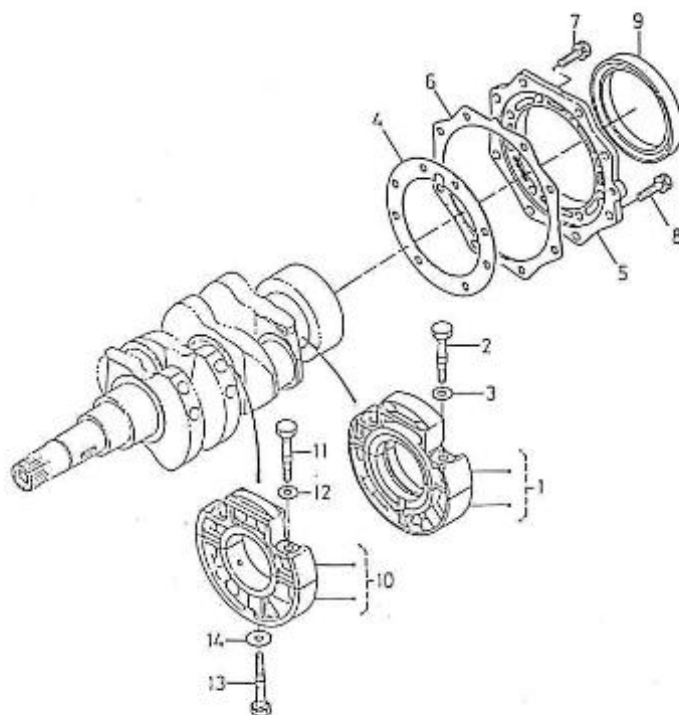

2.60HE STANDARD ENGINE / CRANKSHAFT-BEARINGS

Part number	Item	Désignation article	Quantity
970491533	2	BOLT,BEARING CASE N01	4
970491534	3	WASHER,BEARING CASE N01	4
970491506	4	GASKET,BEARING CASE	1
970151535	5	COVER,BEARING CASE 2.60	1
970491508	6	GASKET,BEARING CASE COVER	1
970491537	7	BOLT,M 6X 25	8
970491536	8	BOLT,M 6X 20	9
970151529	9	SEAL,OIL	1
970491538	10	BEARING,MAIN ASSY N02 2.60-3.9	1
970491533	11	BOLT,BEARING CASE N01	4
970491534	12	WASHER,BEARING CASE N01	4
970491539	13	BOLT,BEARING CASE	1
970491540	14	WASHER,BEARING CASE	1