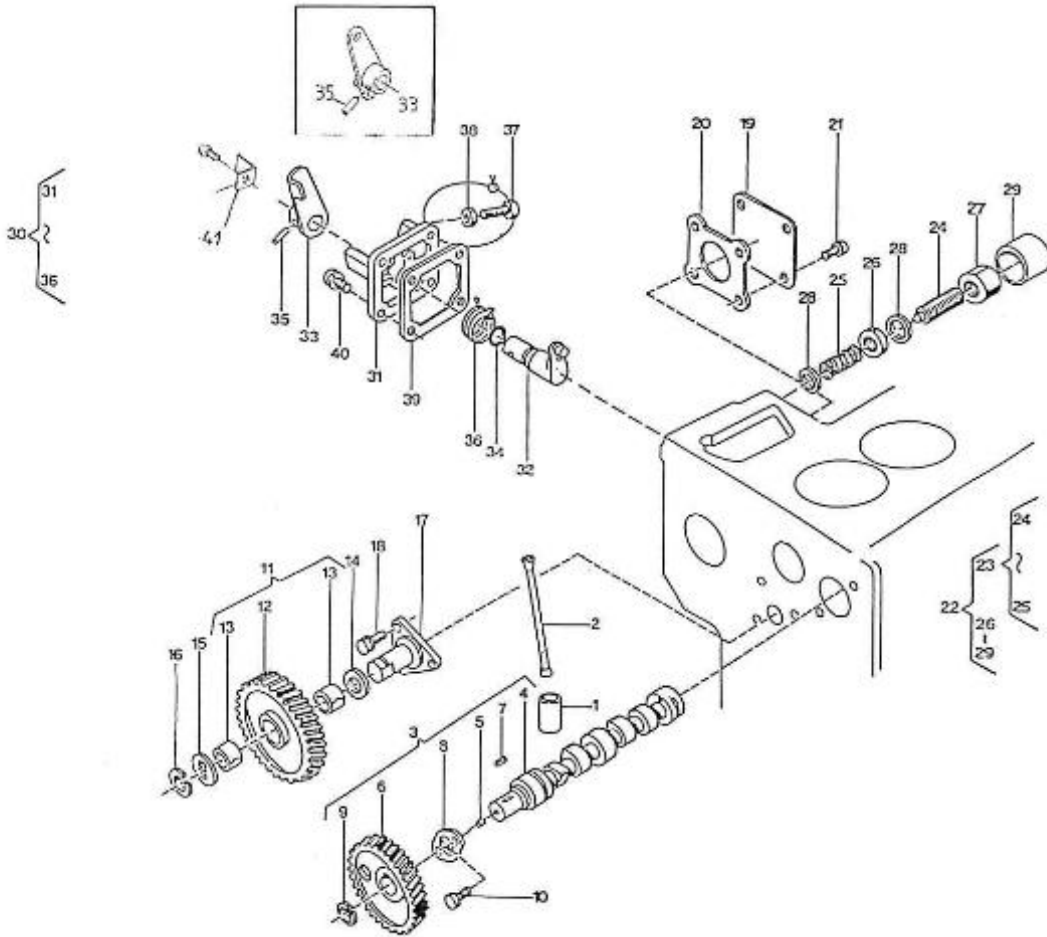

2.60HE STANDARD ENGINE / CAMSHAFT

Part number	Item	Désignation article	Quantity
970491101	1	TAPPET	4
970491102	2	ROD,PUSH	4
970491103	3	CAMSHAFT,CPL.2. 60	1
970491140	4	CAMSHAFT,2. 60	1
970491104	5	PLUG	2
970491106	7	KEY,FEATHER	1
970491107	8	STOPPER,CAMSHAFT	1
970491108	9	CIR-CLIP,EXTERNAL	1
970490508	10	BOLT,M 6X 14	2
970491112	13	BUSH,IDLE GEAR	2
970491113	14	COLLAR,IDLE GEAR N01	1
970491114	15	COLLAR,IDLE GEAR N02	1
970491115	16	CIR-CLIP,EXTERNAL	1
970491116	17	SHAFT,IDLE GEAR	1
970491117	18	BOLT,M 6X 16	3
970491133	19	COVER,FUEL CAMSHAFT	1
970491119	20	GASKET,COVER OIL PUMP	1
970491134	21	BOLT,M 8X 18	4
970151125	22	ADJUSTMENT,GOVERNOR CPL	1
970151126	23	SCREW,ADJUSTING IDLE CPL.	1
970491129	26	NUT	1
970491130	27	NUT,CAP	1
970491131	28	WASHER,SEAL	2
970491132	29	CAP,NUT	1
970151127	30	LEVER,ENGINE STOP CPL.	1
970151128	31	COVER,INJ.PUMP	1
970151129	34	O-RING	1
970151130	35	PIN,SPRING RETAINER	1
970151131	36	SPRING,INJ.PUMP	1
970141301	37	BOLT, STOPPER ADJ.	1
970151133	38	NUT,M 6	1
970492104	39	GASKET,COVER	1
970490119	40	BOLT,M 6X 18	3
970302571	41	SUPPORT,ACC.CONTROL H/HE	1